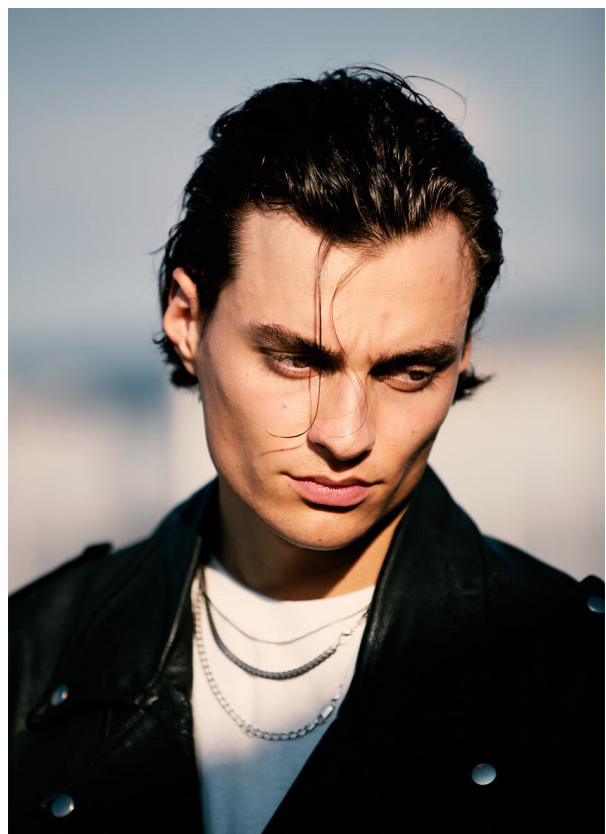

SCOUT

MODEL • AGENCY

BASIL Z. IN TOWN

HEIGHT 187 cm BUST/WAIST/HIPS 89/75/94 cm JEANS 30/32 EYES brown/green HAIR brown SHOES 43 LOCATION // OUT

SCOUT

MODEL ● AGENCY

BASIL Z. IN TOWN

HEIGHT 187 cm BUST/WAIST/HIPS 89/75/94 cm JEANS 30/32 EYES brown/green HAIR brown SHOES 43 LOCATION // OUT

SCOUT

MODEL ● AGENCY

BASIL Z. IN TOWN

HEIGHT 187 cm BUST/WAIST/HIPS 89/75/94 cm JEANS 30/32 EYES brown/green HAIR brown SHOES 43 LOCATION // OUT

SCOUT

MODEL • AGENCY

BASIL Z. IN TOWN

HEIGHT 187 cm BUST/WAIST/HIPS 89/75/94 cm JEANS 30/32 EYES brown/green HAIR brown SHOES 43 LOCATION // OUT