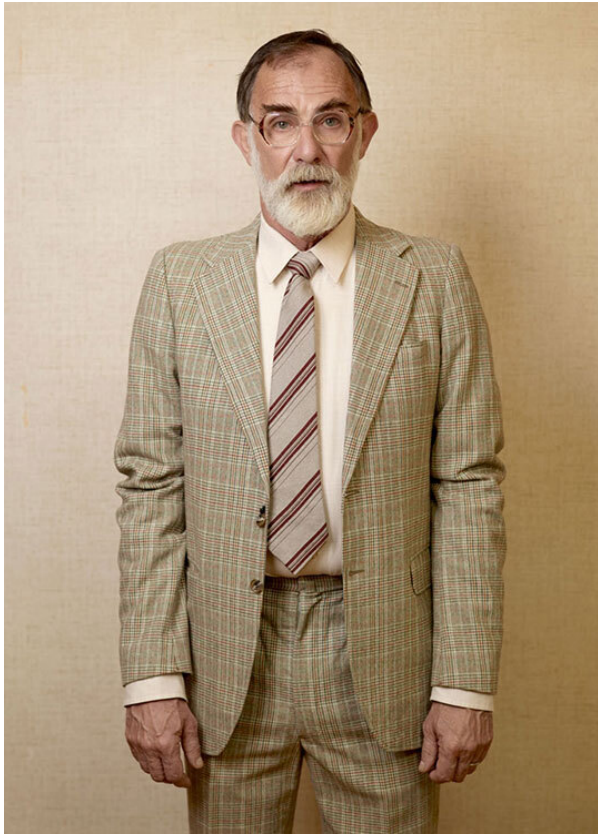

SCOUT

MODEL ● AGENCY

BENJAMIN G. INTERNATIONAL

HEIGHT 183 cm BUST/WAIST/HIPS 105/93/103 cm EYES blue-green-brown HAIR salt & pepper SHOES 43 LOCATION Amsterdam

SCOUT

MODEL ● AGENCY

BENJAMIN G. INTERNATIONAL

HEIGHT 183 cm BUST/WAIST/HIPS 105/93/103 cm EYES blue-green-brown HAIR salt & pepper SHOES 43 LOCATION Amsterdam

SCOUT

MODEL ● AGENCY

BENJAMIN G. INTERNATIONAL

HEIGHT 183 cm BUST/WAIST/HIPS 105/93/103 cm EYES blue-green-brown HAIR salt & pepper SHOES 43 LOCATION Amsterdam