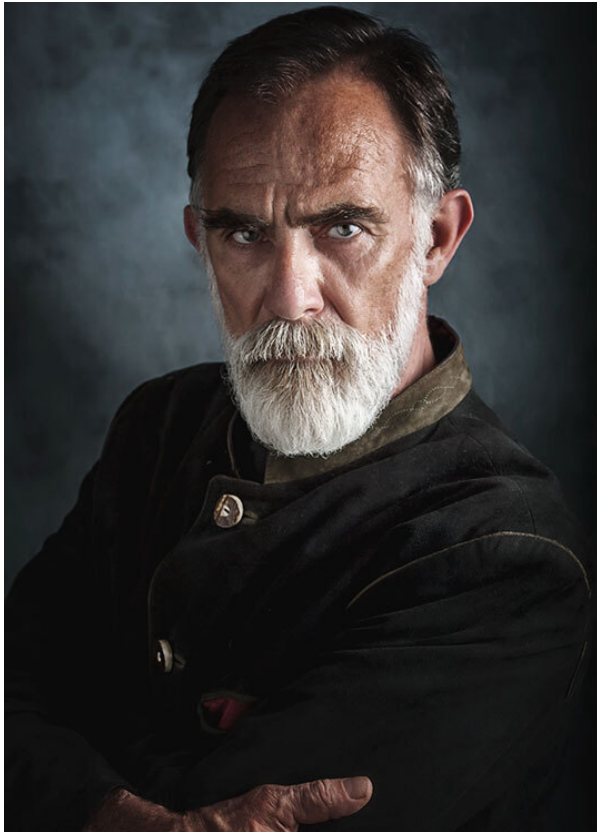

SCOUT

MODEL ● AGENCY

BENJAMIN G. INTERNATIONAL

HEIGHT 183 cm BUST/WAIST/HIPS 105/93/103 cm EYES blue-green-brown HAIR salt & pepper SHOES 43 LOCATION Amsterdam