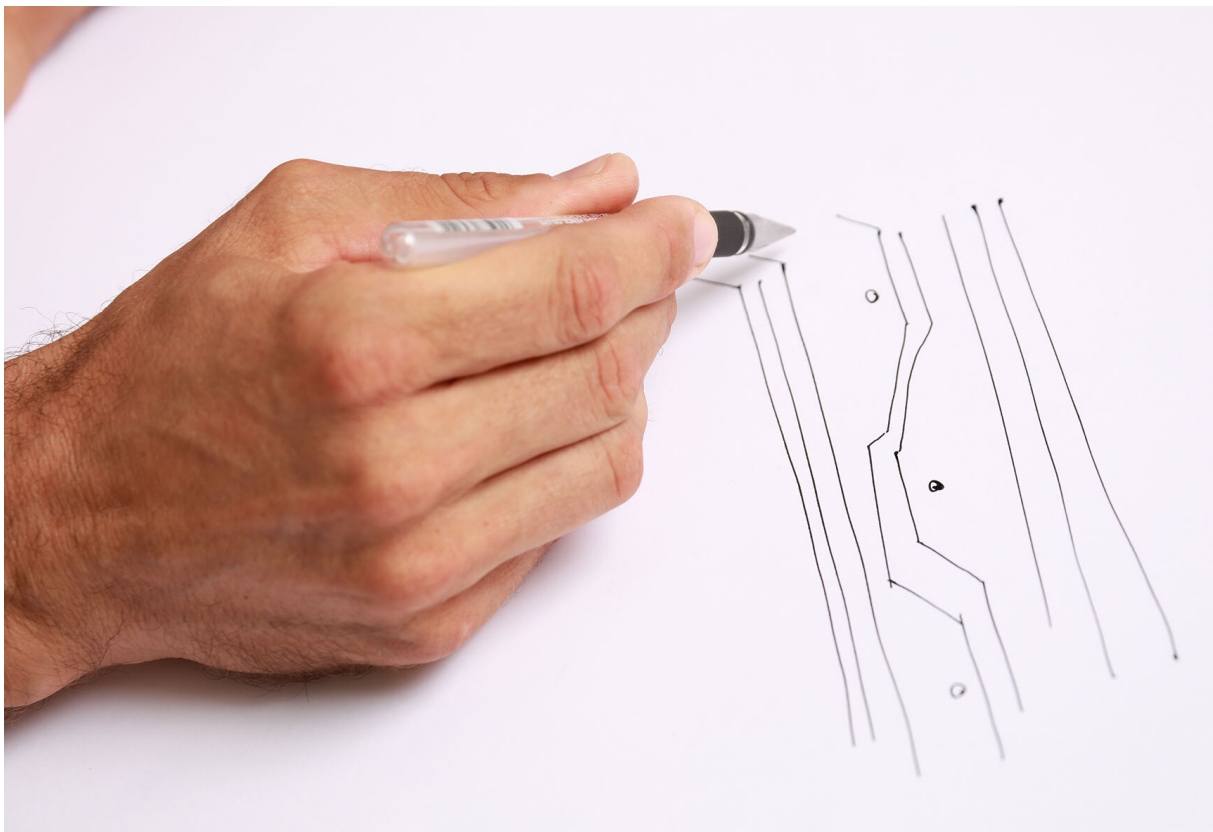

SCOUT

MODEL • AGENCY

BENNO H. HANDS

HEIGHT 192 cm BUST/WAIST/HIPS 112/105/118 cm SIZE Ring finger 65 EYES green HAIR dark brown SHOES 44
LOCATION Zürich CH

SCOUT

MODEL • AGENCY

BENNO H. HANDS

HEIGHT 192 cm BUST/WAIST/HIPS 112/105/118 cm SIZE Ring finger 65 EYES green HAIR dark brown SHOES 44
LOCATION Zürich CH