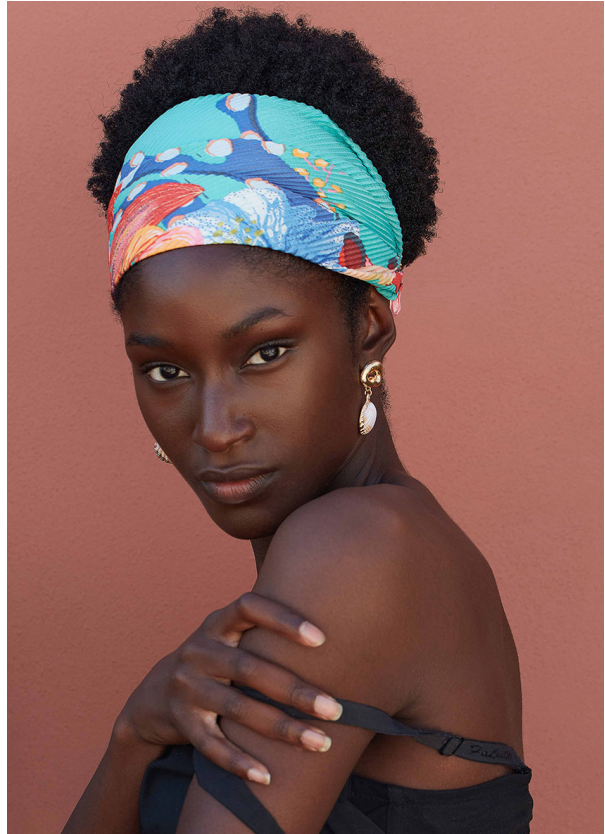

SCOUT

MODEL • AGENCY

BENVINDA G. MAIN

HEIGHT 177 cm BUST/WAIST/HIPS 85/60/92 cm SIZE 36 EYES dark brown HAIR black SHOES 39 LOCATION Lisbon PT