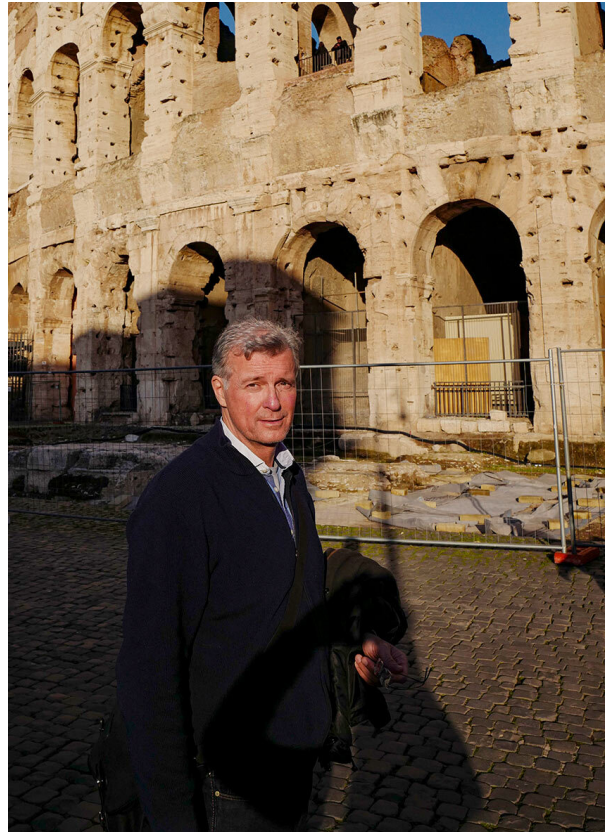

SCOUT

MODEL ● AGENCY

BERND R. SILVER

HEIGHT 187 cm BUST/WAIST/HIPS 105/90/99 cm EYES brown green HAIR brown green SHOES 44 LOCATION Salzburg
AUT

SCOUT

MODEL ● AGENCY

BERND R. SILVER

HEIGHT 187 cm BUST/WAIST/HIPS 105/90/99 cm EYES brown green HAIR brown green SHOES 44 LOCATION Salzburg
AUT