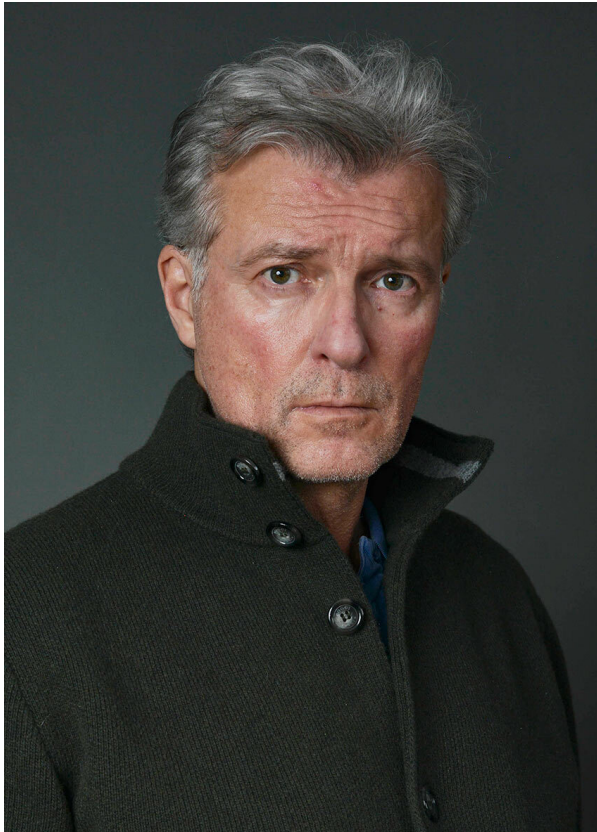

SCOUT

MODEL ● AGENCY

BERND R. SILVER

HEIGHT 187 cm BUST/WAIST/HIPS 105/90/99 cm EYES brown green HAIR brown green SHOES 44 LOCATION Salzburg
AUT

SCOUT

MODEL ● AGENCY

BERND R. SILVER

HEIGHT 187 cm BUST/WAIST/HIPS 105/90/99 cm EYES brown green HAIR brown green SHOES 44 LOCATION Salzburg
AUT