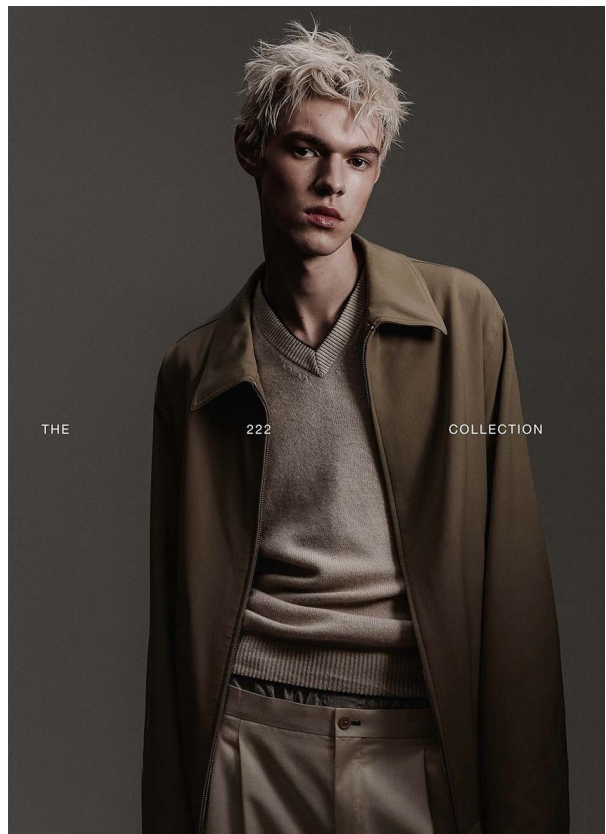

SCOUT

MODEL • AGENCY

BLAKE M. MAIN

HEIGHT 188 cm BUST/WAIST/HIPS 88/70/82 cm EYES brown HAIR blonde SHOES 43 LOCATION London