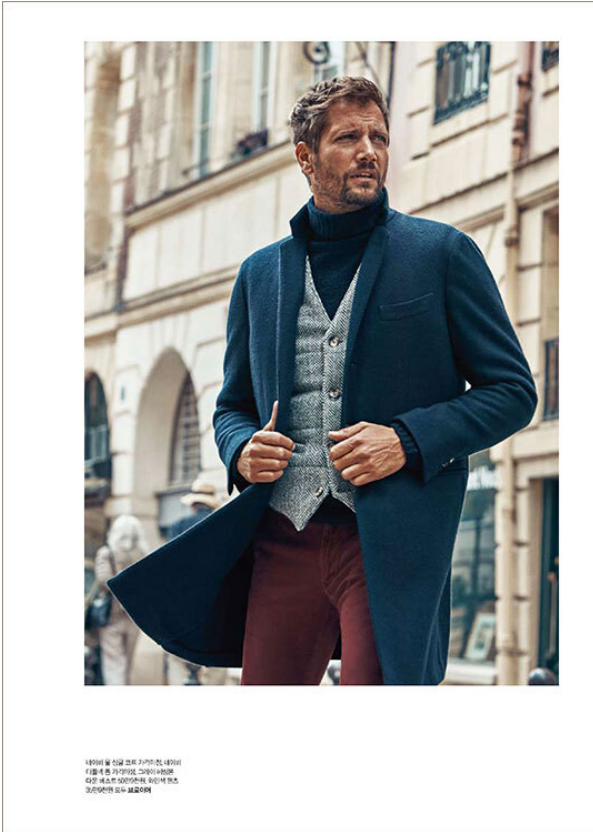

SCOUT

MODEL • AGENCY

BORIS B. 40 PLUS

HEIGHT 184 cm BUST/WAIST/HIPS 97/80/92 cm EYES blue gray HAIR l'brown SHOES 45 LOCATION Paris FR

SCOUT

MODEL • AGENCY

BORIS B. 40 PLUS

HEIGHT 184 cm BUST/WAIST/HIPS 97/80/92 cm EYES blue gray HAIR l'brown SHOES 45 LOCATION Paris FR

SCOUT

MODEL • AGENCY

BORIS B. 40 PLUS

HEIGHT 184 cm BUST/WAIST/HIPS 97/80/92 cm EYES blue gray HAIR l'brown SHOES 45 LOCATION Paris FR

SCOUT

MODEL ● AGENCY

BORIS B. 40 PLUS

HEIGHT 184 cm BUST/WAIST/HIPS 97/80/92 cm EYES blue gray HAIR l'brown SHOES 45 LOCATION Paris FR