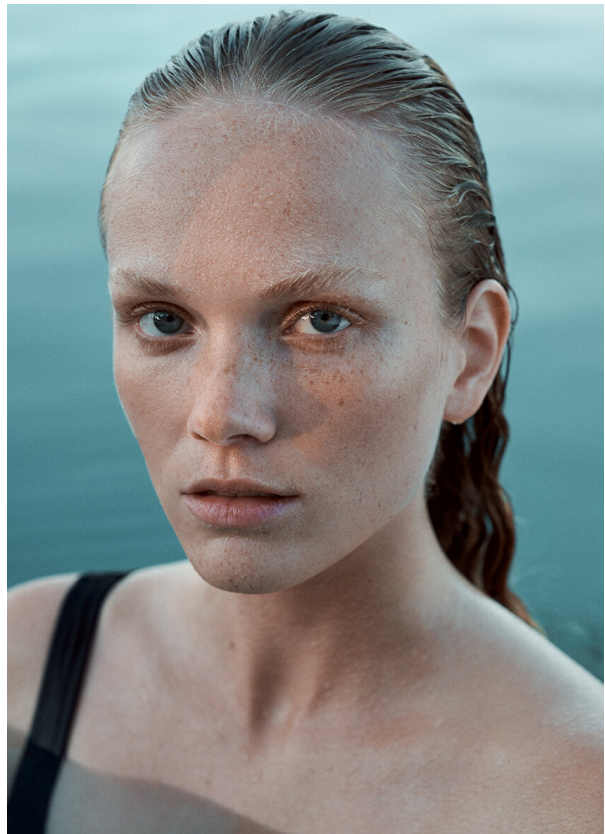

SCOUT

MODEL • AGENCY

CANDICE B. COMMERCIAL

HEIGHT 184 cm BUST/WAIST/HIPS 87/67/97 cm EYES blue HAIR blonde SHOES 40 LOCATION Munich DE