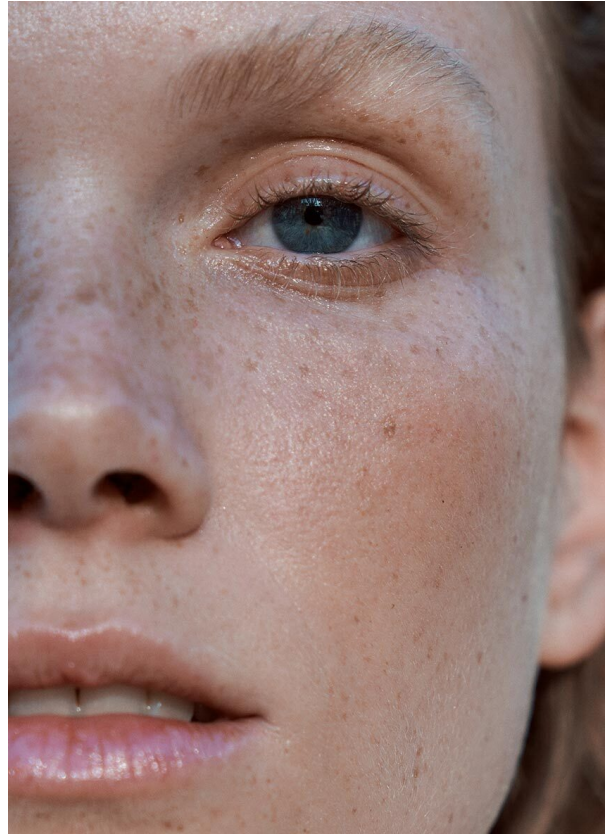

SCOUT

MODEL • AGENCY

CANDICE B. COMMERCIAL

HEIGHT 184 cm BUST/WAIST/HIPS 88/68/96 cm EYES blue HAIR blonde SHOES 40 LOCATION Munich DE

SCOUT

MODEL • AGENCY

CANDICE B. COMMERCIAL

HEIGHT 184 cm BUST/WAIST/HIPS 88/68/96 cm EYES blue HAIR blonde SHOES 40 LOCATION Munich DE

SCOUT

CANDICE B. COMMERCIAL

MODEL • AGENCY

HEIGHT 184 cm BUST/WAIST/HIPS 88/68/96 cm EYES blue HAIR blonde SHOES 40 LOCATION Munich DE