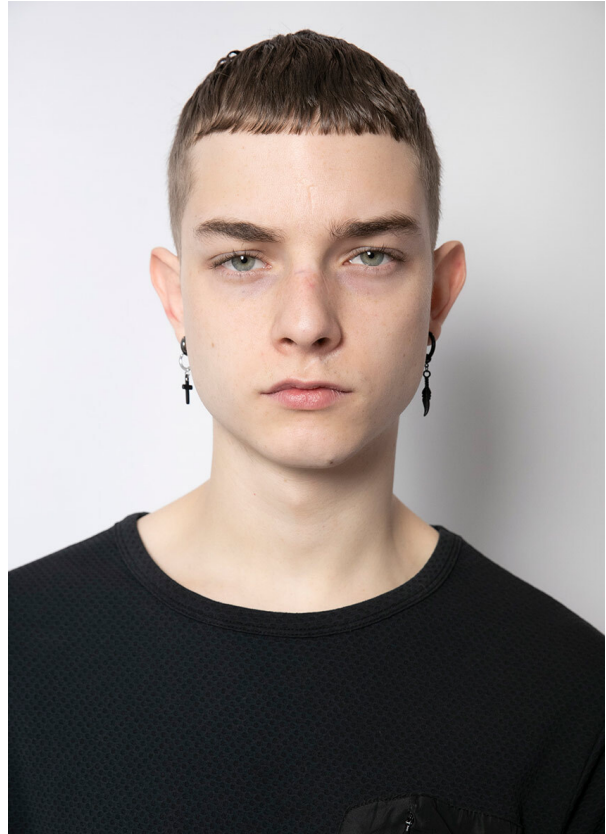

# SCOUT

MODEL • AGENCY

**CARLOS A.** IN TOWN

HEIGHT 186 cm BUST/WAIST/HIPS 85/78/94 cm EYES green HAIR brown SHOES 43 LOCATION Seoul KR