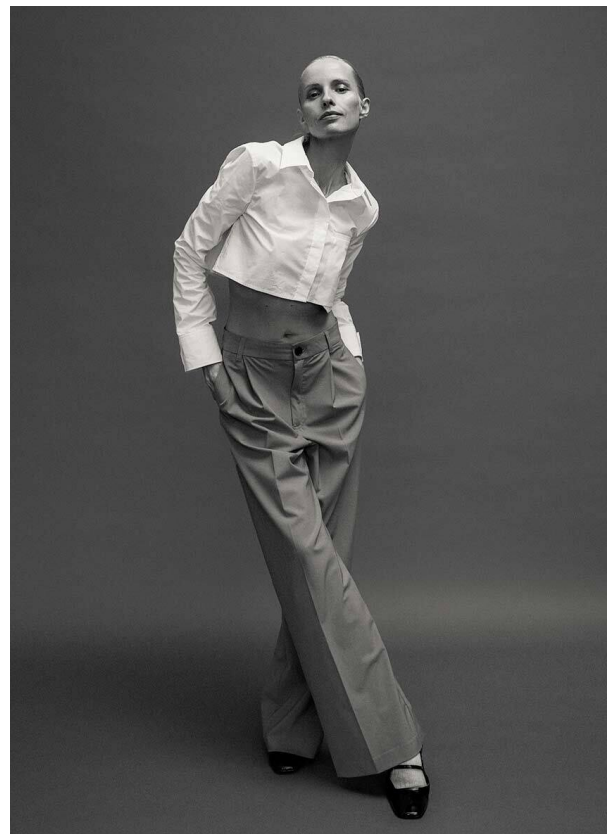

# SCOUT

MODEL ● AGENCY

**CAROLIN H.** 40 PLUS

HEIGHT 174 cm BUST/WAIST/HIPS 85/60/88 cm EYES blue HAIR blond SHOES 39 LOCATION Berlin DE

# SCOUT

MODEL • AGENCY

**CAROLIN H.** 40 PLUS

HEIGHT 174 cm BUST/WAIST/HIPS 85/60/88 cm EYES blue HAIR blond SHOES 39 LOCATION Berlin DE