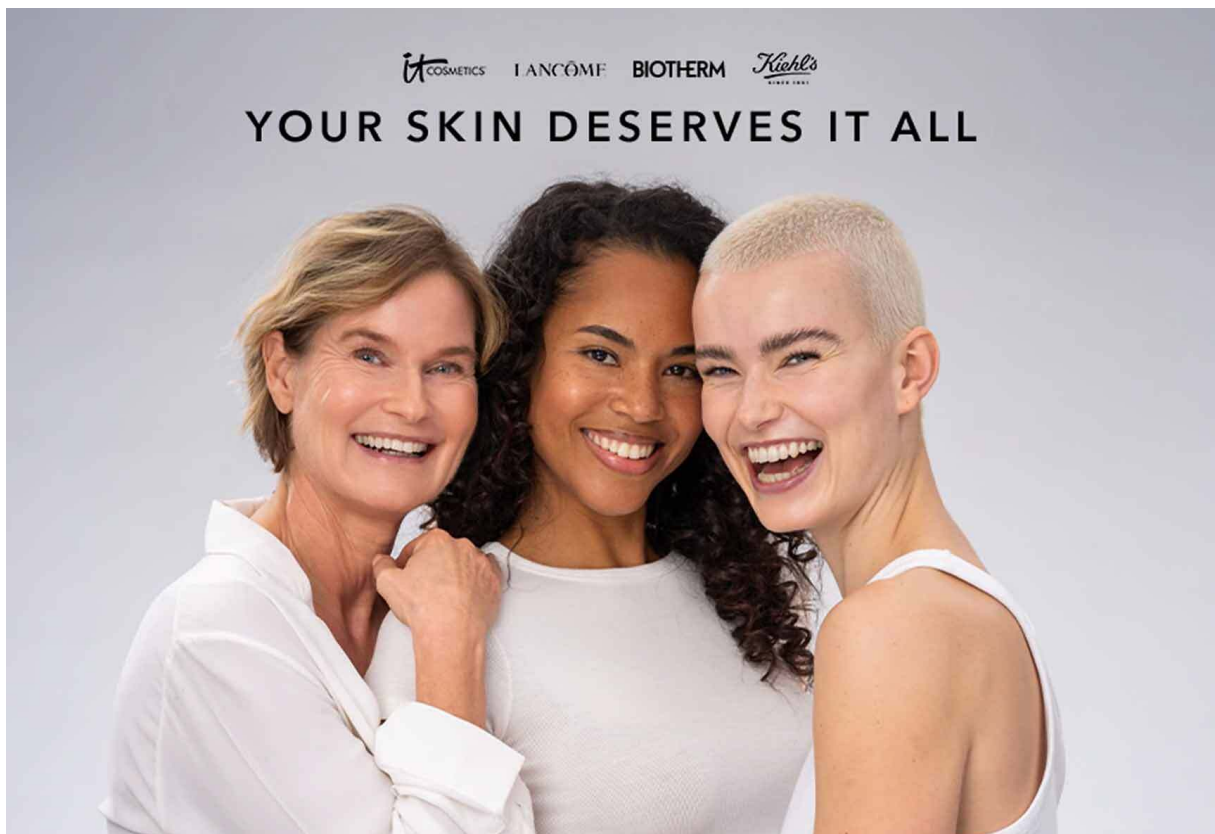

SCOUT

MODEL ● AGENCY

CAROLINE D. 50 PLUS INTERNATIONAL

HEIGHT 170 cm BUST/WAIST/HIPS 89/69/89 cm JEANS 27/32 EYES blue green grey HAIR blonde SHOES 37 LOCATION Amsterdam