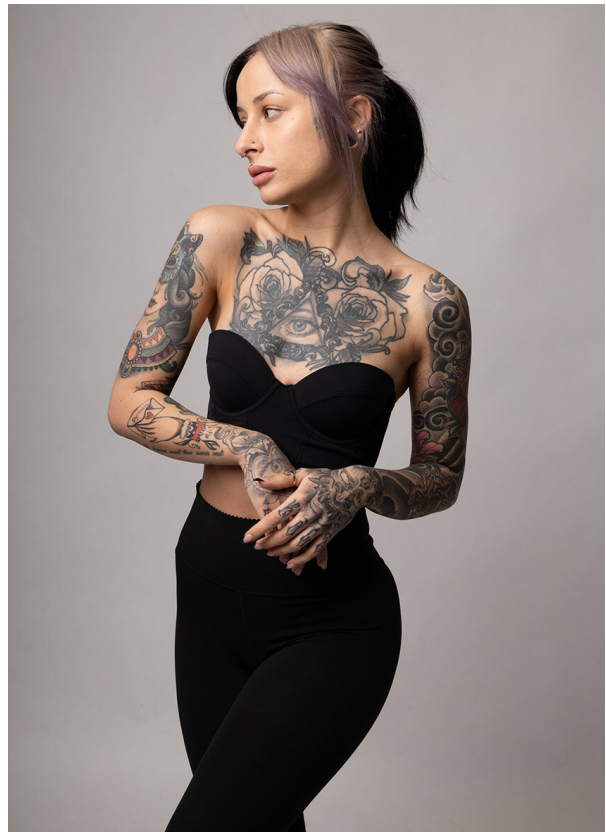

# SCOUT

MODEL ● AGENCY

**CHANEL B.** 20 PLUS

HEIGHT 161 cm BUST/WAIST/HIPS 81/61/89 cm EYES green brown HAIR black SHOES 38 LOCATION Lachen CH

## CHANEL B. 20 PLUS

HEIGHT 161 cm BUST/WAIST/HIPS 81/61/89 cm EYES green brown HAIR black SHOES 38 LOCATION Lachen CH

# SCOUT

**CHANEL B.** 20 PLUS

MODEL ● AGENCY

HEIGHT 161 cm BUST/WAIST/HIPS 81/61/89 cm EYES green brown HAIR black SHOES 38 LOCATION Lachen CH