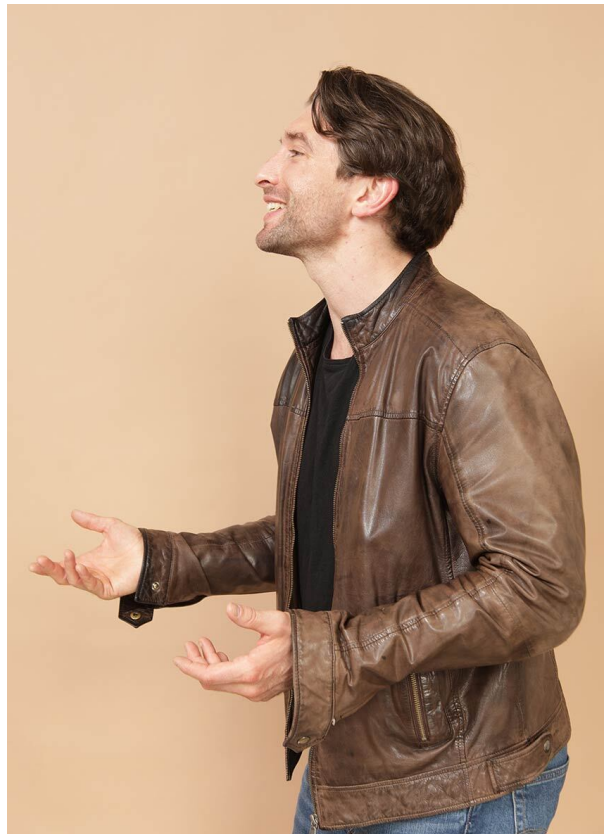

SCOUT

MODEL • AGENCY

CHRIS K. 30 PLUS

HEIGHT 184 cm BUST/WAIST/HIPS 102/88/106 cm EYES blue HAIR brown SHOES 44 LOCATION Zürich CH

SCOUT

MODEL ● AGENCY

CHRIS K. 30 PLUS

HEIGHT 184 cm BUST/WAIST/HIPS 102/88/106 cm EYES blue HAIR brown SHOES 44 LOCATION Zürich CH

SCOUT

MODEL ● AGENCY

CHRIS K. 30 PLUS

HEIGHT 184 cm BUST/WAIST/HIPS 102/88/106 cm EYES blue HAIR brown SHOES 44 LOCATION Zürich CH

POLAROIDS

SCOUT

MODEL ● AGENCY

CHRIS K. 30 PLUS