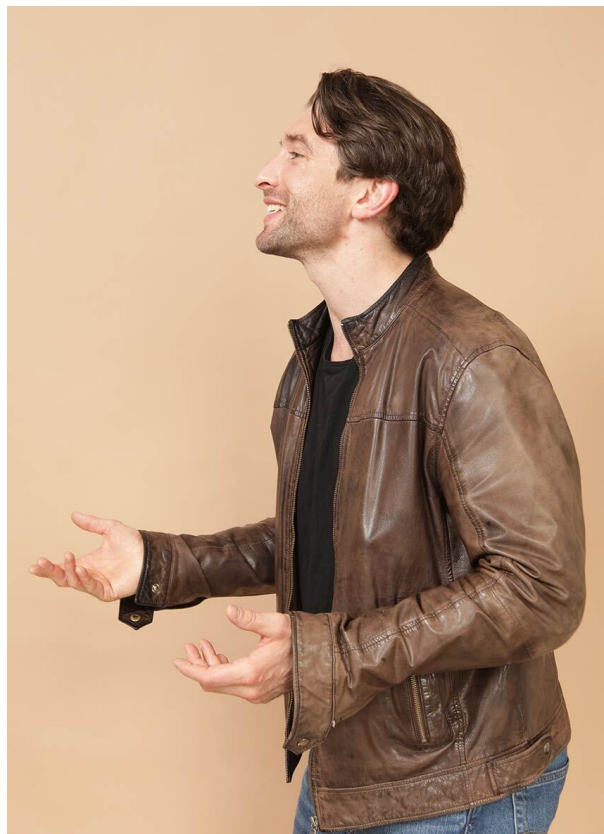

SCOUT

MODEL ● AGENCY

CHRIS K. 30 PLUS

HEIGHT 184 cm BUST/WAIST/HIPS 102/88/106 cm EYES blue HAIR brown SHOES 44 LOCATION Zürich CH

SCOUT

MODEL ● AGENCY

CHRIS K. 30 PLUS

HEIGHT 184 cm BUST/WAIST/HIPS 102/88/106 cm EYES blue HAIR brown SHOES 44 LOCATION Zürich CH

SCOUT

MODEL ● AGENCY

CHRIS K. 30 PLUS

HEIGHT 184 cm BUST/WAIST/HIPS 102/88/106 cm EYES blue HAIR brown SHOES 44 LOCATION Zürich CH

POLAROIDS

SCOUT

MODEL ● AGENCY

CHRIS K. 30 PLUS