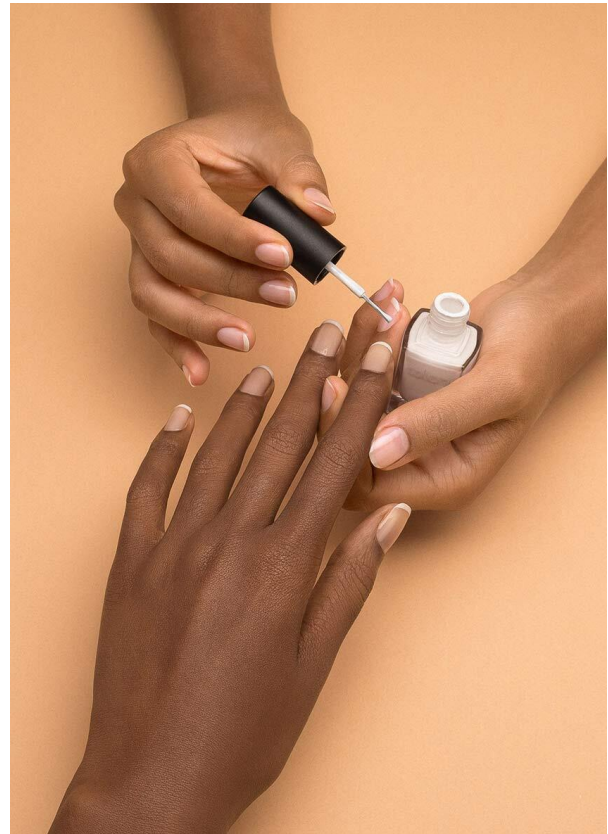

SCOUT

MODEL • AGENCY

CHRISTA N. HANDS

HEIGHT 173 cm BUST/WAIST/HIPS 87/61/91 cm SIZE 36 EYES black HAIR black SHOES 39.5 LOCATION Paris FR

COFFEES TAILORED TO YOU.

Your team is diverse, composed of different personalities.
Nespresso Professional provides a range of coffee for each of ones.
Your employees are never better than when they are themselves.