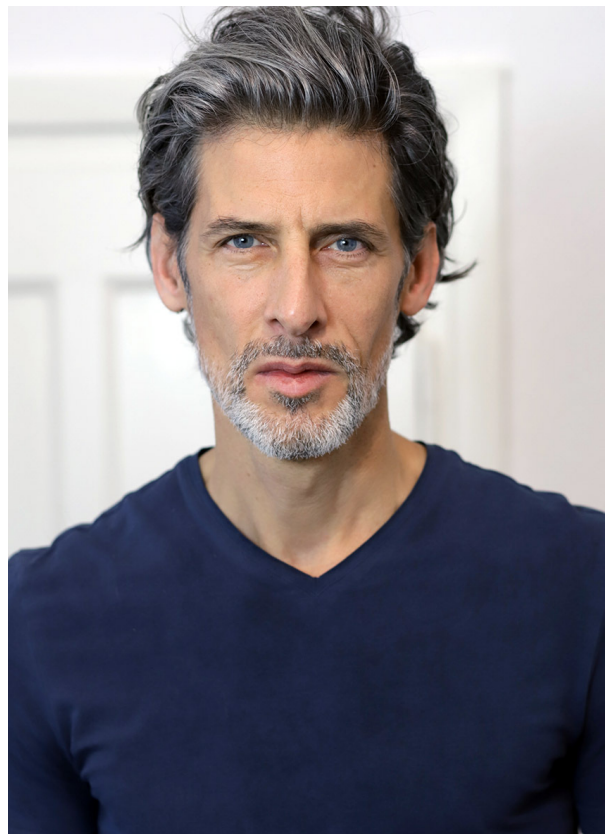

SCOUT

MODEL • AGENCY

CHRISTIAN BÜ. 40 PLUS

HEIGHT 185 cm BUST/WAIST/HIPS 100/83/98 cm EYES blue HAIR dark brown SHOES 44 LOCATION München DE

SCOUT

MODEL • AGENCY

CHRISTIAN BÜ. 40 PLUS

HEIGHT 185 cm BUST/WAIST/HIPS 100/83/98 cm EYES blue HAIR dark brown SHOES 44 LOCATION München DE