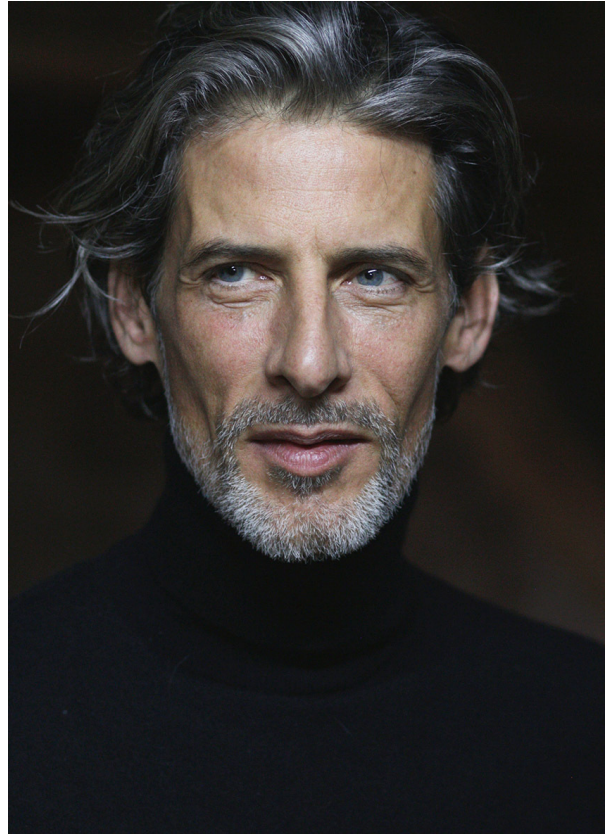

# SCOUT

MODEL • AGENCY

## CHRISTIAN BÜ. SILVER

HEIGHT 185 cm BUST/WAIST/HIPS 100/83/98 cm EYES blue HAIR dark brown SHOES 44 LOCATION Munich