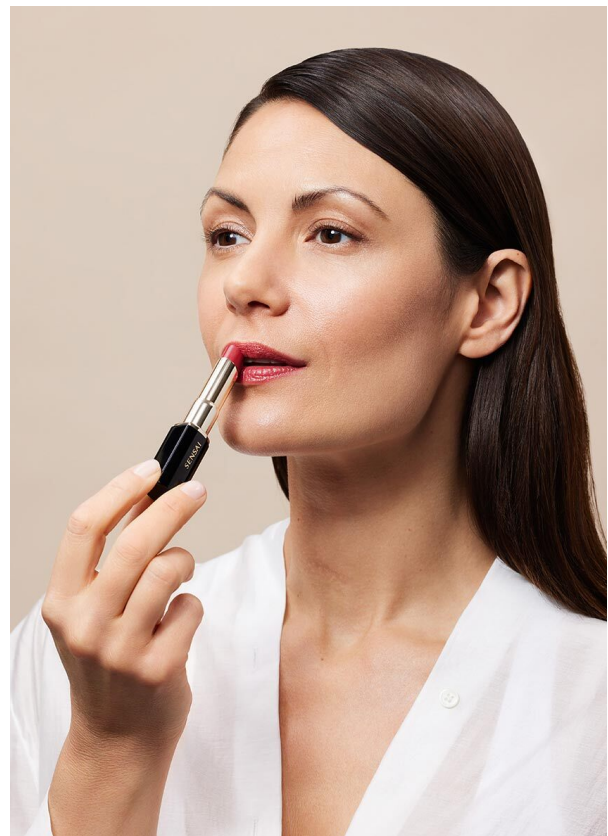

SCOUT

MODEL • AGENCY

CHRISTINA CA. HANDS

HEIGHT 177 cm BUST/WAIST/HIPS 90/63/92 cm EYES brown HAIR brown SHOES 39 LOCATION Lausanne CH

SCOUT

MODEL • AGENCY

CHRISTINA CA. HANDS

HEIGHT 177 cm BUST/WAIST/HIPS 90/63/92 cm EYES brown HAIR brown SHOES 39 LOCATION Lausanne CH

SCOUT

MODEL • AGENCY

CHRISTINA CA. HANDS

HEIGHT 177 cm BUST/WAIST/HIPS 90/63/92 cm EYES brown HAIR brown SHOES 39 LOCATION Lausanne CH

SCOUT

CHRISTINA CA. HANDS

MODEL • AGENCY

HEIGHT 177 cm BUST/WAIST/HIPS 90/63/92 cm EYES brown HAIR brown SHOES 39 LOCATION Lausanne CH