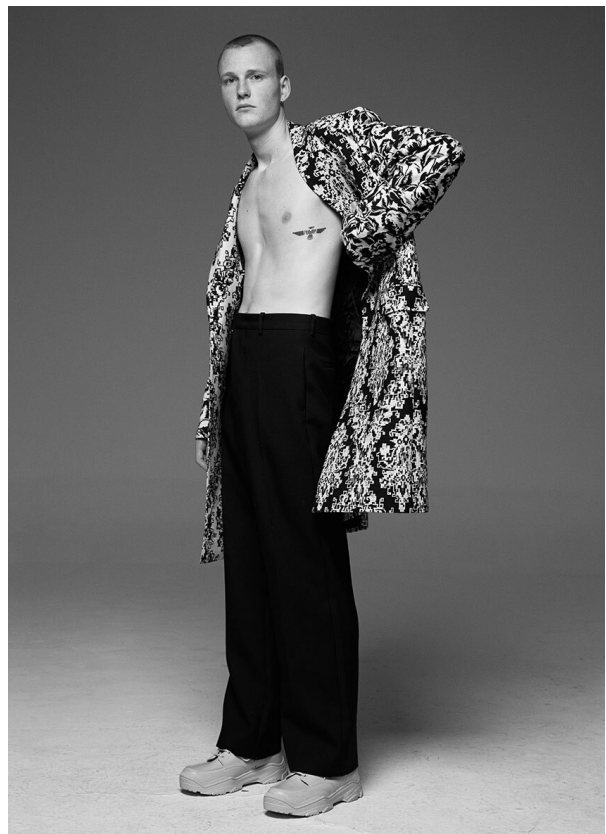

SCOUT

MODEL ● AGENCY

CHRISTOPHER RO. 20 PLUS

HEIGHT 188 cm BUST/WAIST/HIPS 94/76/92 cm EYES blue grey HAIR dark blonde SHOES 45 LOCATION Berlin DE