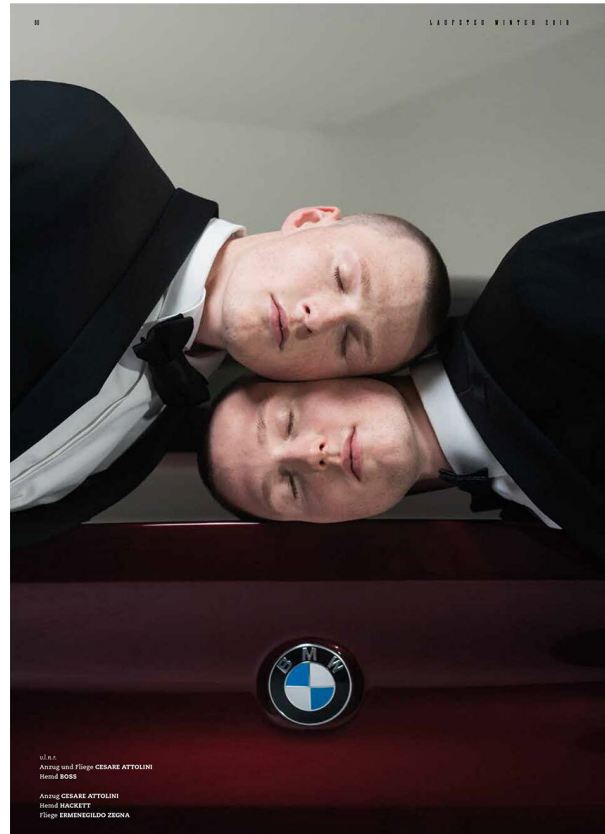

SCOUT

MODEL ● AGENCY

CHRISTOPHER RO. 20 PLUS

HEIGHT 188 cm BUST/WAIST/HIPS 94/76/92 cm EYES blue grey HAIR dark blonde SHOES 45 LOCATION Berlin DE

SCOUT

MODEL ● AGENCY

CHRISTOPHER RO. 20 PLUS

HEIGHT 188 cm BUST/WAIST/HIPS 94/76/92 cm EYES blue grey HAIR dark blonde SHOES 45 LOCATION Berlin DE

SCOUT

MODEL ● AGENCY

CHRISTOPHER RO. 20 PLUS

HEIGHT 188 cm BUST/WAIST/HIPS 94/76/92 cm EYES blue grey HAIR dark blonde SHOES 45 LOCATION Berlin DE

dulload 2020 s/s

SCOUT

MODEL ● AGENCY

CHRISTOPHER RO. 20 PLUS

HEIGHT 188 cm BUST/WAIST/HIPS 94/76/92 cm EYES blue grey HAIR dark blonde SHOES 45 LOCATION Berlin DE

SCOUT

MODEL ● AGENCY

CHRISTOPHER RO. 20 PLUS

HEIGHT 188 cm BUST/WAIST/HIPS 94/76/92 cm EYES blue grey HAIR dark blonde SHOES 45 LOCATION Berlin DE

Powerful Visions, Touching Moments, Modern Taste

SCOUT

MODEL ● AGENCY

CHRISTOPHER RO. 20 PLUS

HEIGHT 188 cm BUST/WAIST/HIPS 94/76/92 cm EYES blue grey HAIR dark blonde SHOES 45 LOCATION Berlin DE