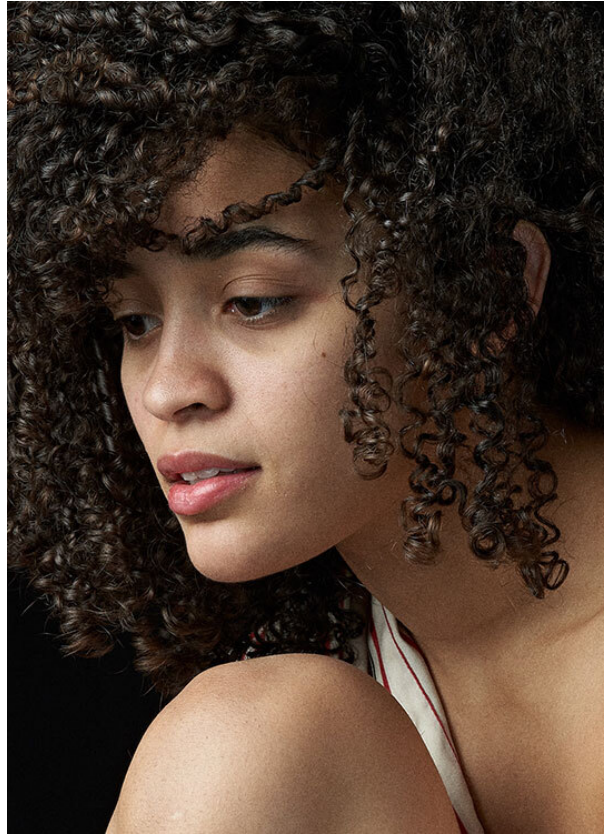

# SCOUT

MODEL ● AGENCY

## CRISMIEL A. 20 PLUS

HEIGHT 163 cm BUST/WAIST/HIPS 86/64/89 cm EYES brown HAIR brown SHOES 37/38 LOCATION Out