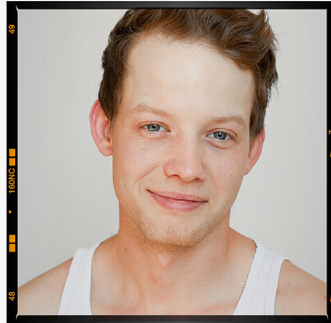

SCOUT

MODEL ● AGENCY

CYRILL B. 20 PLUS

HEIGHT 172 cm BUST/WAIST/HIPS 81/69/86 cm EYES blue HAIR dark blonde SHOES 39 LOCATION Oetwil a.S. CH

SCOUT

MODEL ● AGENCY

CYRILL B. 20 PLUS

HEIGHT 172 cm BUST/WAIST/HIPS 81/69/86 cm EYES blue HAIR dark blonde SHOES 39 LOCATION Oetwil a.S. CH

THE SMALLEST STEP IN THE RIGHT DIRECTION CAN TURN OUT TO BE THE BIGGEST STEP IN YOUR LIFE.

SCOUT

MODEL ● AGENCY

CYRILL B. 20 PLUS

HEIGHT 172 cm BUST/WAIST/HIPS 81/69/86 cm EYES blue HAIR dark blonde SHOES 39 LOCATION Oetwil a.S. CH

SCOUT

MODEL • AGENCY

CYRILL B. 20 PLUS

HEIGHT 172 cm BUST/WAIST/HIPS 81/69/86 cm EYES blue HAIR dark blonde SHOES 39 LOCATION Oetwil a.S. CH

THIS IS CYRILL

21

POLAROIDS

SCOUT