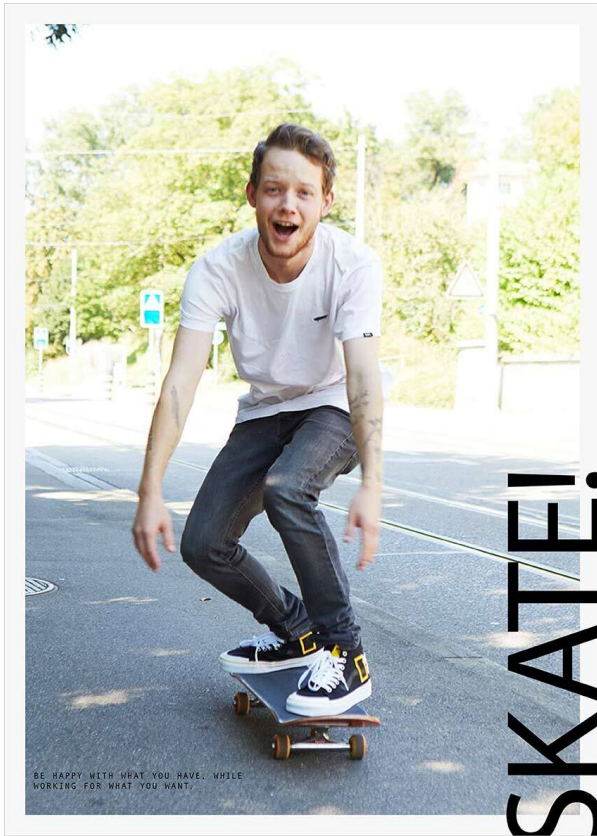

SCOUT

MODEL ● AGENCY

CYRILL B. 20 PLUS

HEIGHT 172 cm BUST/WAIST/HIPS 81/69/86 cm EYES blue HAIR dark blonde SHOES 39 LOCATION Oetwil a.S. CH

SCOUT

MODEL ● AGENCY

CYRILL B. 20 PLUS

HEIGHT 172 cm BUST/WAIST/HIPS 81/69/86 cm EYES blue HAIR dark blonde SHOES 39 LOCATION Oetwil a.S. CH

THE SMALLEST STEP IN THE RIGHT DIRECTION CAN TURN OUT TO BE THE BIGGEST STEP IN YOUR LIFE.

SCOUT

MODEL ● AGENCY

CYRILL B. 20 PLUS

HEIGHT 172 cm BUST/WAIST/HIPS 81/69/86 cm EYES blue HAIR dark blonde SHOES 39 LOCATION Oetwil a.S. CH