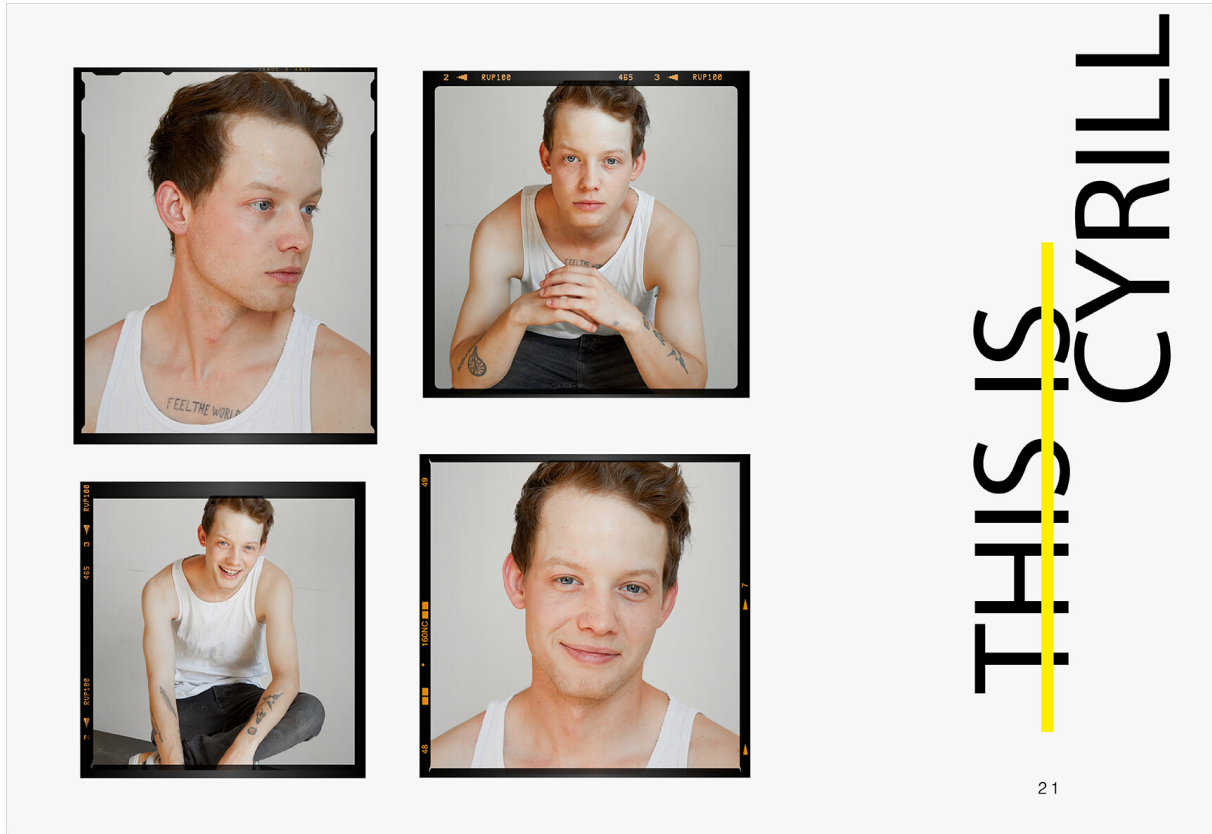

SCOUT

MODEL ● AGENCY

CYRILL B. 20 PLUS

HEIGHT 172 cm BUST/WAIST/HIPS 81/69/86 cm EYES blue HAIR dark blonde SHOES 39 LOCATION Oetwil a.S. CH