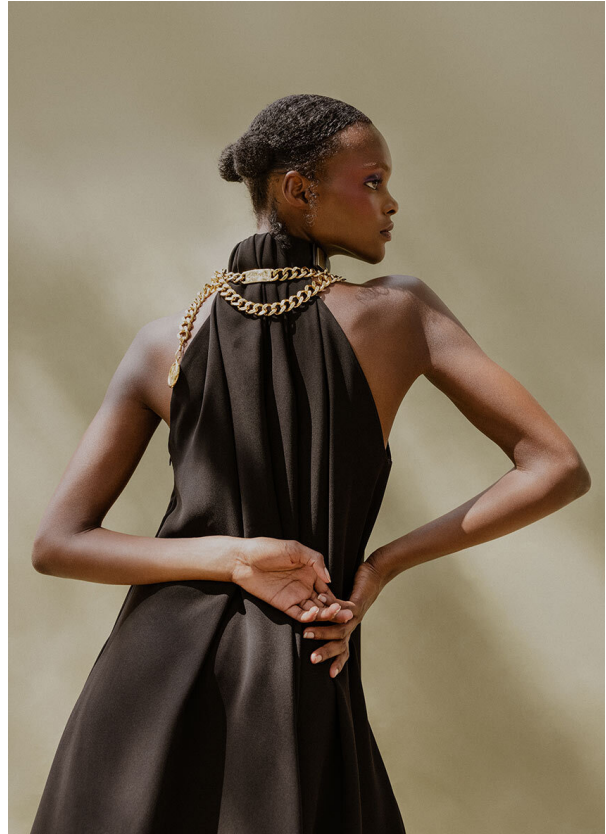

SCOUT

MODEL • AGENCY

DANIELA G. IN TOWN

HEIGHT 170 cm BUST/WAIST/HIPS 84/67/94 cm EYES dark brown HAIR black SHOES 40 LOCATION Geneva CH

SCOUT

MODEL • AGENCY

DANIELA G. ^{IN TOWN}

HEIGHT 170 cm BUST/WAIST/HIPS 84/67/94 cm EYES dark brown HAIR black SHOES 40 LOCATION Geneva CH

SCOUT

MODEL • AGENCY

DANIELA G. ^{IN TOWN}

HEIGHT 170 cm BUST/WAIST/HIPS 84/67/94 cm EYES dark brown HAIR black SHOES 40 LOCATION Geneva CH

SCOUT

MODEL • AGENCY

DANIELA G. IN TOWN

HEIGHT 170 cm BUST/WAIST/HIPS 84/67/94 cm EYES dark brown HAIR black SHOES 40 LOCATION Geneva CH

SCOUT

MODEL • AGENCY

DANIELA G. IN TOWN

HEIGHT 170 cm BUST/WAIST/HIPS 84/67/94 cm EYES dark brown HAIR black SHOES 40 LOCATION Geneva CH

SCOUT

MODEL • AGENCY

DANIELA G. IN TOWN

HEIGHT 170 cm BUST/WAIST/HIPS 84/67/94 cm EYES dark brown HAIR black SHOES 40 LOCATION Geneva CH