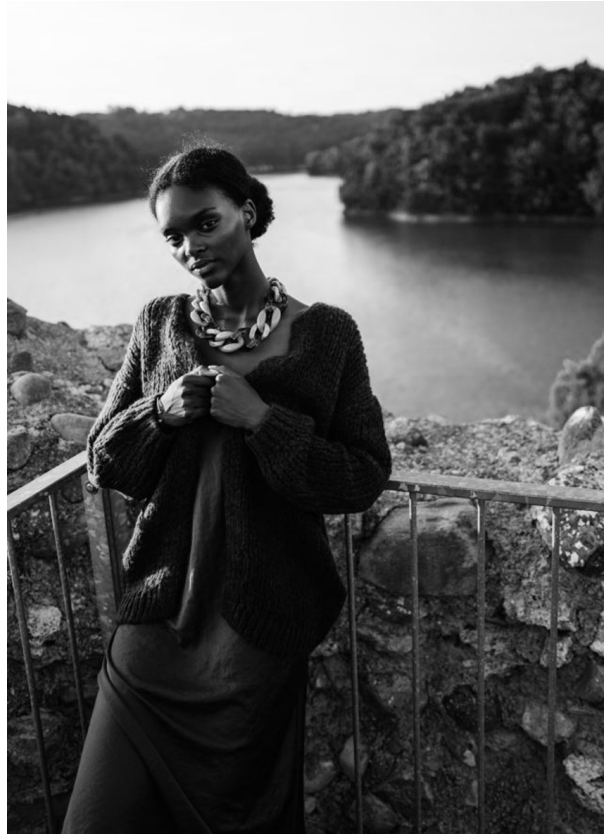

SCOUT

MODEL • AGENCY

DANIELA G. IN TOWN

HEIGHT 170 cm BUST/WAIST/HIPS 84/67/94 cm EYES dark brown HAIR black SHOES 40 LOCATION Geneva CH

SCOUT

MODEL • AGENCY

DANIELA G. ^{IN TOWN}

HEIGHT 170 cm BUST/WAIST/HIPS 84/67/94 cm EYES dark brown HAIR black SHOES 40 LOCATION Geneva CH

SCOUT

MODEL • AGENCY

DANIELA G. ^{IN TOWN}

HEIGHT 170 cm BUST/WAIST/HIPS 84/67/94 cm EYES dark brown HAIR black SHOES 40 LOCATION Geneva CH

SCOUT

MODEL • AGENCY

DANIELA G. IN TOWN

HEIGHT 170 cm BUST/WAIST/HIPS 84/67/94 cm EYES dark brown HAIR black SHOES 40 LOCATION Geneva CH