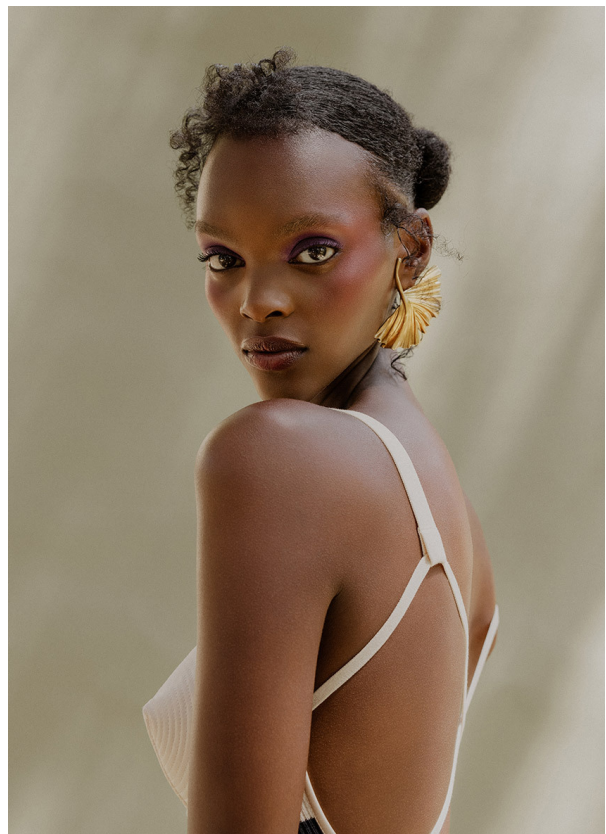

SCOUT

MODEL • AGENCY

DANIELA G. IN TOWN

HEIGHT 170 cm BUST/WAIST/HIPS 84/67/94 cm EYES dark brown HAIR black SHOES 40 LOCATION Geneva CH

SCOUT

MODEL • AGENCY

DANIELA G. ^{IN TOWN}

HEIGHT 170 cm BUST/WAIST/HIPS 84/67/94 cm EYES dark brown HAIR black SHOES 40 LOCATION Geneva CH

SCOUT

MODEL • AGENCY

DANIELA G. ^{IN TOWN}

HEIGHT 170 cm BUST/WAIST/HIPS 84/67/94 cm EYES dark brown HAIR black SHOES 40 LOCATION Geneva CH

SCOUT

MODEL • AGENCY

DANIELA G. IN TOWN

HEIGHT 170 cm BUST/WAIST/HIPS 84/67/94 cm EYES dark brown HAIR black SHOES 40 LOCATION Geneva CH

SCOUT

MODEL • AGENCY

DANIELA G. IN TOWN

HEIGHT 170 cm BUST/WAIST/HIPS 84/67/94 cm EYES dark brown HAIR black SHOES 40 LOCATION Geneva CH

SCOUT

MODEL • AGENCY

DANIELA G. IN TOWN

HEIGHT 170 cm BUST/WAIST/HIPS 84/67/94 cm EYES dark brown HAIR black SHOES 40 LOCATION Geneva CH