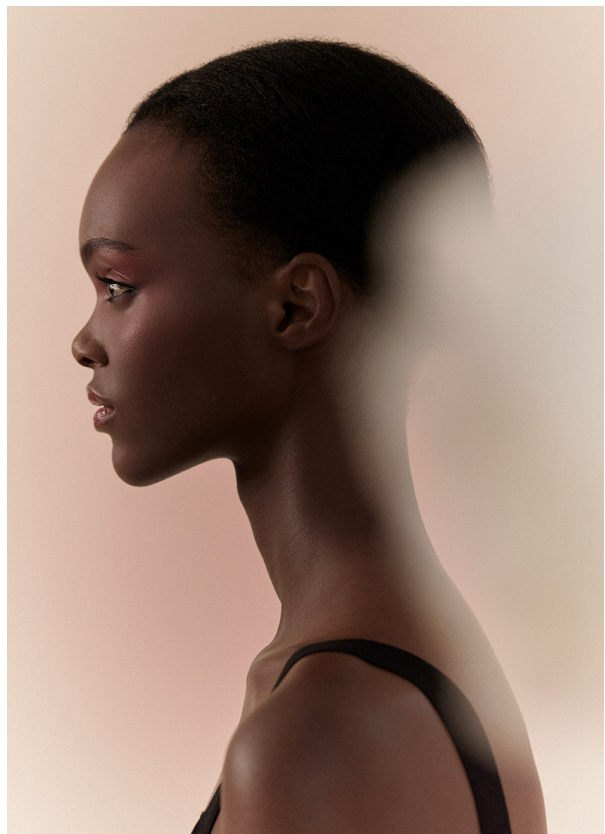

SCOUT

MODEL • AGENCY

DANIELA G. IN TOWN

HEIGHT 170 cm BUST/WAIST/HIPS 84/67/94 cm EYES dark brown HAIR black SHOES 40 LOCATION Geneva CH

SCOUT

MODEL • AGENCY

DANIELA G. ^{IN TOWN}

HEIGHT 170 cm BUST/WAIST/HIPS 84/67/94 cm EYES dark brown HAIR black SHOES 40 LOCATION Geneva CH

SCOUT

MODEL • AGENCY

DANIELA G. ^{IN TOWN}

HEIGHT 170 cm BUST/WAIST/HIPS 84/67/94 cm EYES dark brown HAIR black SHOES 40 LOCATION Geneva CH

SCOUT

MODEL • AGENCY

DANIELA G. IN TOWN

HEIGHT 170 cm BUST/WAIST/HIPS 84/67/94 cm EYES dark brown HAIR black SHOES 40 LOCATION Geneva CH

SCOUT

MODEL • AGENCY

DANIELA G. IN TOWN

HEIGHT 170 cm BUST/WAIST/HIPS 84/67/94 cm EYES dark brown HAIR black SHOES 40 LOCATION Geneva CH

SCOUT

MODEL • AGENCY

DANIELA G. IN TOWN

HEIGHT 170 cm BUST/WAIST/HIPS 84/67/94 cm EYES dark brown HAIR black SHOES 40 LOCATION Geneva CH