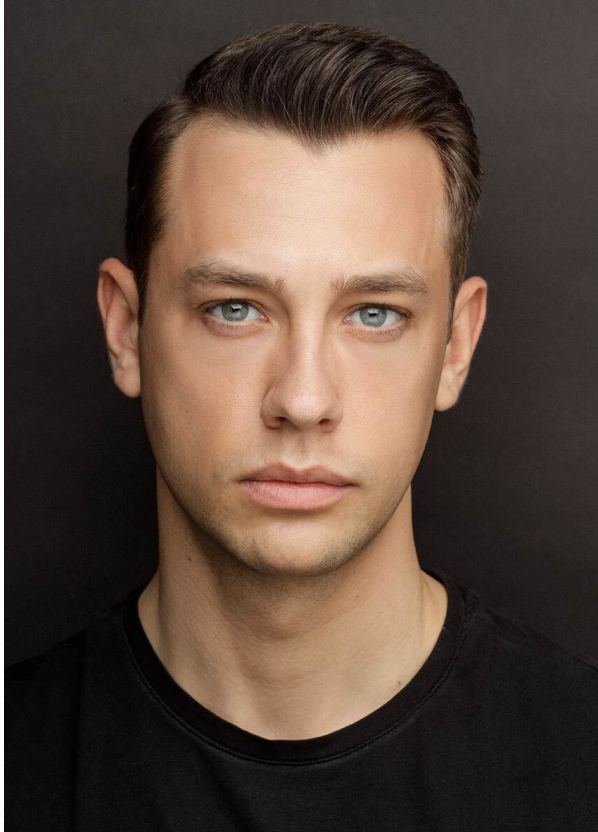

SCOUT

MODEL ● AGENCY

DANIELE V. 20 PLUS

HEIGHT 181 cm BUST/WAIST/HIPS 102/80/98 cm SIZE 50 JEANS 32/32 EYES blue HAIR dark blonde SHOES 44
LOCATION Basel CH

SCOUT

MODEL ● AGENCY

DANIELE V. 20 PLUS

HEIGHT 181 cm BUST/WAIST/HIPS 102/80/98 cm SIZE 50 JEANS 32/32 EYES blue HAIR dark blonde SHOES 44
LOCATION Basel CH

SCOUT

MODEL ● AGENCY

DANIELE V. 20 PLUS

HEIGHT 181 cm BUST/WAIST/HIPS 102/80/98 cm SIZE 50 JEANS 32/32 EYES blue HAIR dark blonde SHOES 44
LOCATION Basel CH

SCOUT

MODEL ● AGENCY

DANIELE V. ^{20 PLUS}

HEIGHT 181 cm BUST/WAIST/HIPS 102/80/98 cm SIZE 50 JEANS 32/32 EYES blue HAIR dark blonde SHOES 44
LOCATION Basel CH