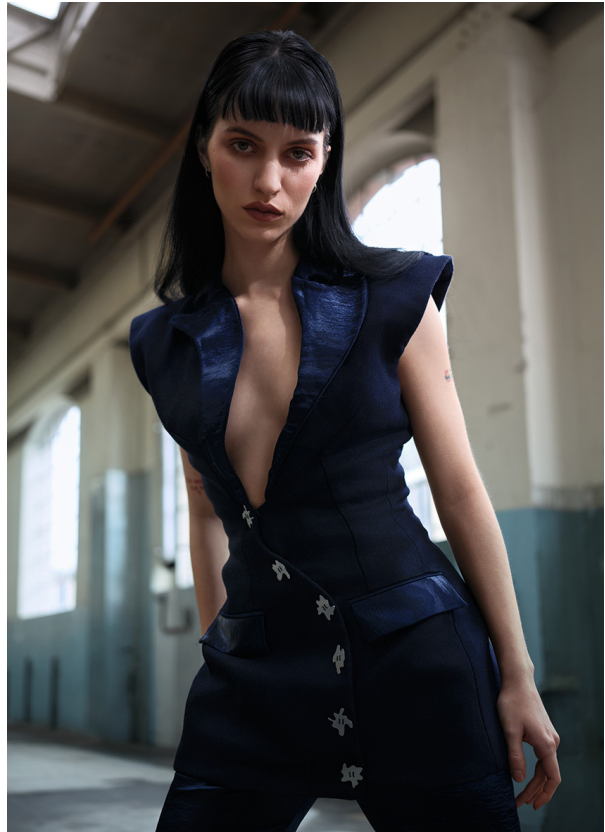

SCOUT

MODEL • AGENCY

DARIA K. DEVELOPMENT

HEIGHT 173 cm LINGERIE 70A BUST/WAIST/HIPS 82/64/89 cm SIZE Jeans 26/32 EYES hazel HAIR brown SHOES 39.5
LOCATION Yverdon CH

SCOUT

MODEL • AGENCY

DARIA K. DEVELOPMENT

HEIGHT 173 cm LINGERIE 70A BUST/WAIST/HIPS 82/64/89 cm SIZE Jeans 26/32 EYES hazel HAIR brown SHOES 39.5
LOCATION Yverdon CH

SCOUT

MODEL • AGENCY

DARIA K. DEVELOPMENT

HEIGHT 173 cm LINGERIE 70A BUST/WAIST/HIPS 82/64/89 cm SIZE Jeans 26/32 EYES hazel HAIR brown SHOES 39.5
LOCATION Yverdon CH