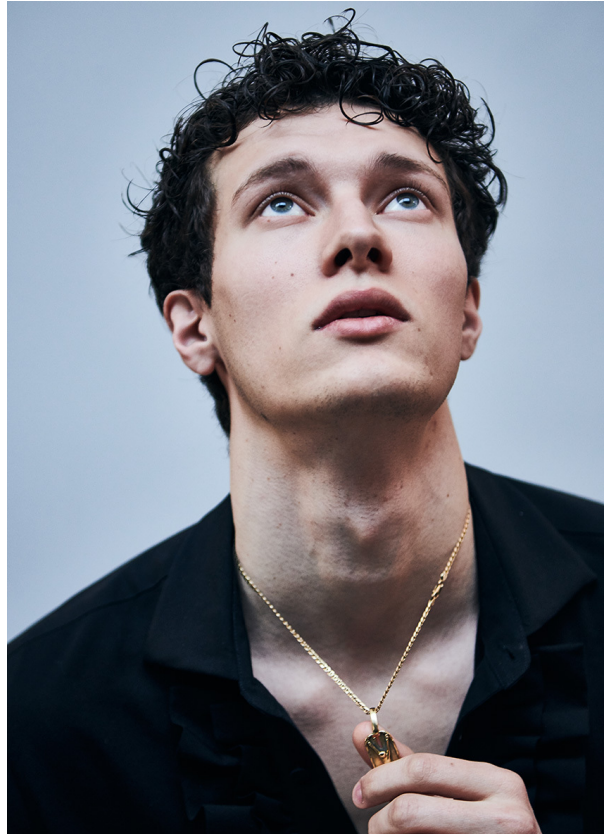

SCOUT

MODEL • AGENCY

DAVIDE B. NEW FACES

HEIGHT 190 cm BUST/WAIST/HIPS 89/74/91 cm JEANS 32/34 EYES blue HAIR light brown SHOES 45 LOCATION Milan

SCOUT

MODEL • AGENCY

DAVIDE B. NEW FACES

HEIGHT 190 cm BUST/WAIST/HIPS 89/74/91 cm JEANS 32/34 EYES blue HAIR light brown SHOES 45 LOCATION Milan