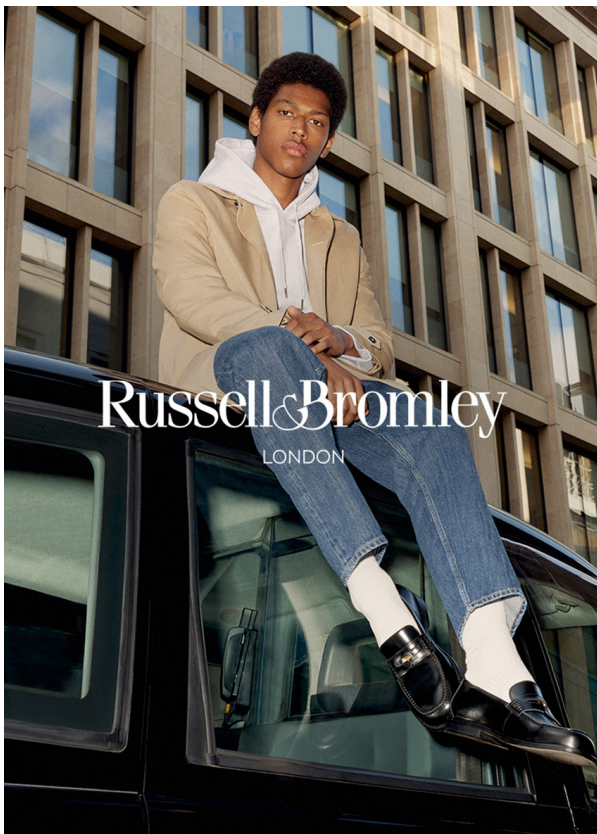

SCOUT

MODEL • AGENCY

EDMILSON T. MAIN

HEIGHT 187 cm BUST/WAIST/HIPS 92/72/94 cm EYES brown HAIR black SHOES 42 LOCATION Lisbon PT

SCOUT

MODEL • AGENCY

EDMILSON T. ^{MAIN}

HEIGHT 187 cm BUST/WAIST/HIPS 92/72/94 cm EYES brown HAIR black SHOES 42 LOCATION Lisbon PT