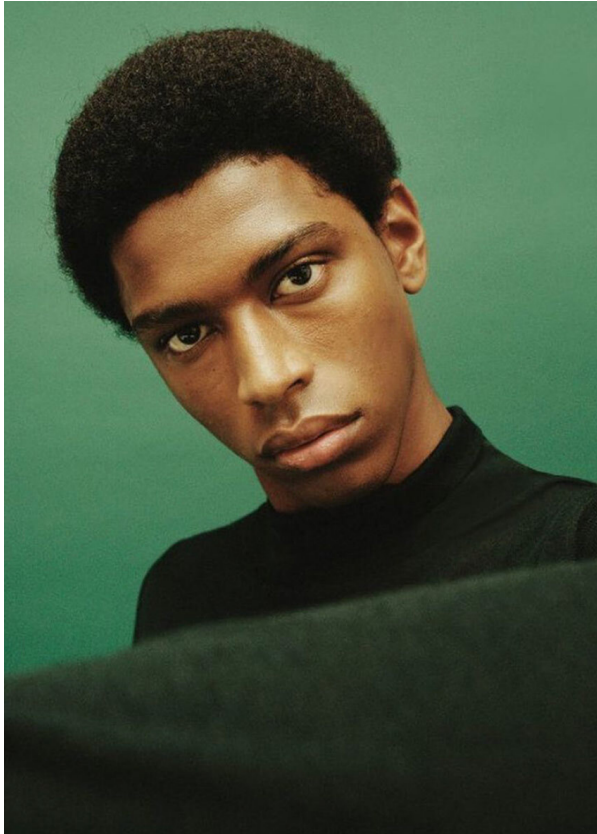

SCOUT

MODEL • AGENCY

EDMILSON T. MAIN

HEIGHT 187 cm BUST/WAIST/HIPS 92/72/94 cm EYES brown HAIR black SHOES 42 LOCATION Lisbon PT

SCOUT

MODEL • AGENCY

EDMILSON T. ^{MAIN}

HEIGHT 187 cm BUST/WAIST/HIPS 92/72/94 cm EYES brown HAIR black SHOES 42 LOCATION Lisbon PT

SCOUT

MODEL • AGENCY

EDMILSON T. MAIN

HEIGHT 187 cm BUST/WAIST/HIPS 92/72/94 cm EYES brown HAIR black SHOES 42 LOCATION Lisbon PT

SCOUT

MODEL • AGENCY

EDMILSON T. MAIN

HEIGHT 187 cm BUST/WAIST/HIPS 92/72/94 cm EYES brown HAIR black SHOES 42 LOCATION Lisbon PT

SCOUT

MODEL • AGENCY

EDMILSON T. MAIN

HEIGHT 187 cm BUST/WAIST/HIPS 92/72/94 cm EYES brown HAIR black SHOES 42 LOCATION Lisbon PT