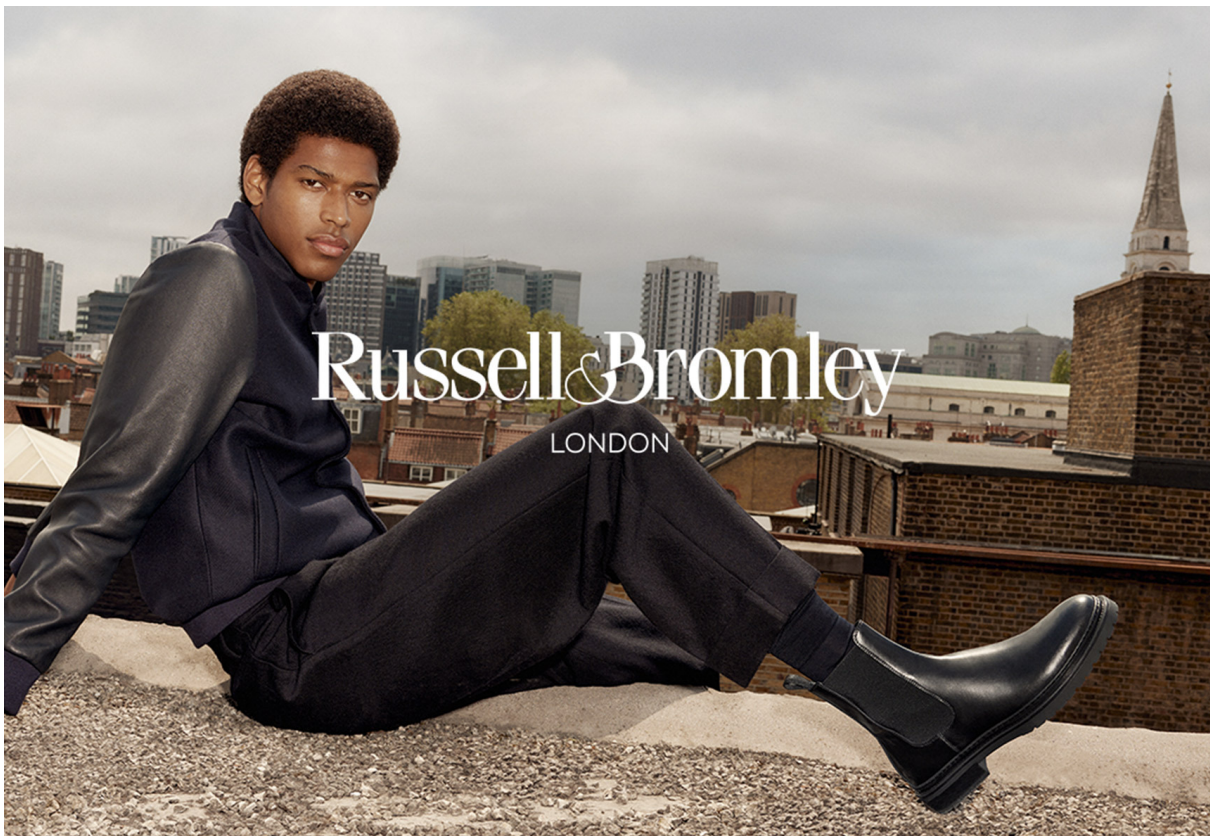

SCOUT

MODEL • AGENCY

EDMILSON T. MAIN

HEIGHT 187 cm BUST/WAIST/HIPS 92/72/94 cm EYES brown HAIR black SHOES 42 LOCATION Lisbon PT

SCOUT

MODEL • AGENCY

EDMILSON T. ^{MAIN}

HEIGHT 187 cm BUST/WAIST/HIPS 92/72/94 cm EYES brown HAIR black SHOES 42 LOCATION Lisbon PT