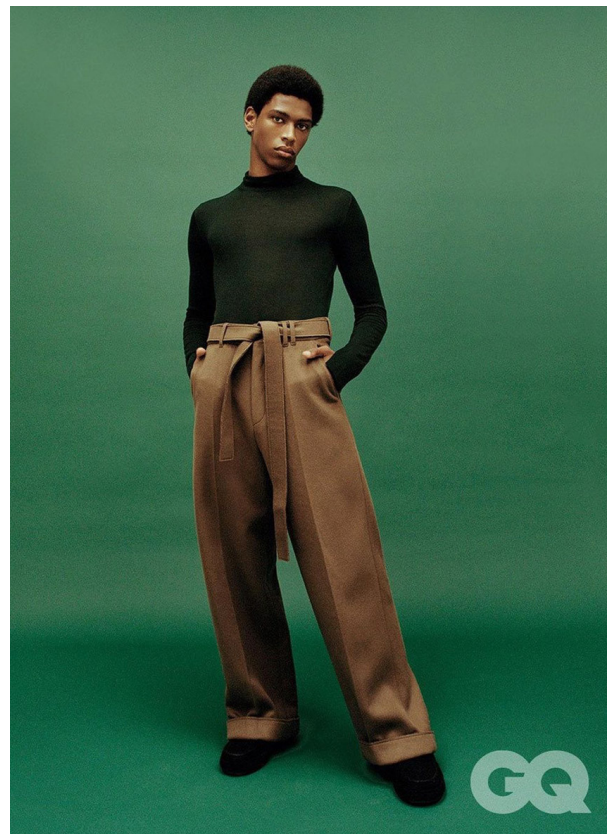

SCOUT

MODEL • AGENCY

EDMILSON T. MAIN

HEIGHT 187 cm BUST/WAIST/HIPS 92/72/94 cm EYES brown HAIR black SHOES 42 LOCATION Lisbon PT

SCOUT

MODEL • AGENCY

EDMILSON T. ^{MAIN}

HEIGHT 187 cm BUST/WAIST/HIPS 92/72/94 cm EYES brown HAIR black SHOES 42 LOCATION Lisbon PT

SCOUT

MODEL • AGENCY

EDMILSON T. MAIN

HEIGHT 187 cm BUST/WAIST/HIPS 92/72/94 cm EYES brown HAIR black SHOES 42 LOCATION Lisbon PT

SCOUT

MODEL • AGENCY

EDMILSON T. MAIN

HEIGHT 187 cm BUST/WAIST/HIPS 92/72/94 cm EYES brown HAIR black SHOES 42 LOCATION Lisbon PT

SCOUT

MODEL • AGENCY

EDMILSON T. MAIN

HEIGHT 187 cm BUST/WAIST/HIPS 92/72/94 cm EYES brown HAIR black SHOES 42 LOCATION Lisbon PT