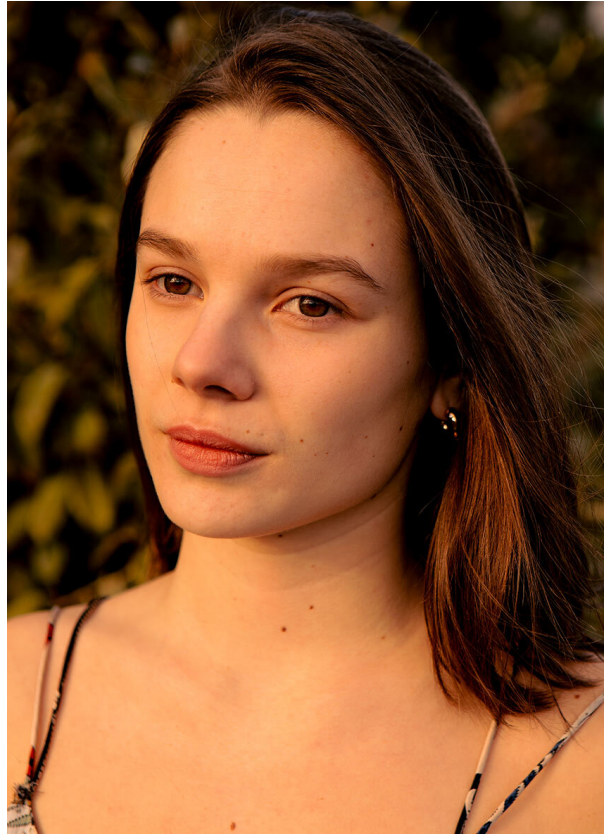

# SCOUT

MODEL ● AGENCY

**ELLE W.** 20 PLUS

HEIGHT 173 cm BUST/WAIST/HIPS 86/68/92 cm SIZE 38 SHOES 39 LOCATION Zürich CH

# SCOUT

MODEL ● AGENCY

**ELLE W.** 20 PLUS

HEIGHT 173 cm BUST/WAIST/HIPS 86/68/92 cm SIZE 38 SHOES 39 LOCATION Zürich CH

**ELLE W.** 20 PLUS

HEIGHT 173 cm BUST/WAIST/HIPS 86/68/92 cm SIZE 38 SHOES 39 LOCATION Zürich CH