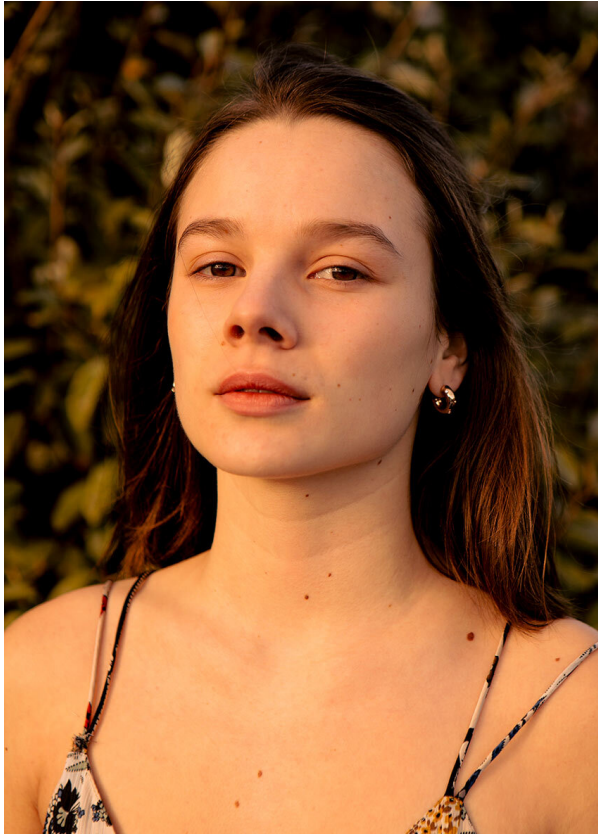

# SCOUT

MODEL ● AGENCY

**ELLE W.** 20 PLUS

HEIGHT 173 cm BUST/WAIST/HIPS 86/68/92 cm SIZE 38 SHOES 39 LOCATION Zürich CH

# SCOUT

MODEL ● AGENCY

**ELLE W.** 20 PLUS

HEIGHT 173 cm BUST/WAIST/HIPS 86/68/92 cm SIZE 38 SHOES 39 LOCATION Zürich CH

**ELLE W.** 20 PLUS

HEIGHT 173 cm BUST/WAIST/HIPS 86/68/92 cm SIZE 38 SHOES 39 LOCATION Zürich CH