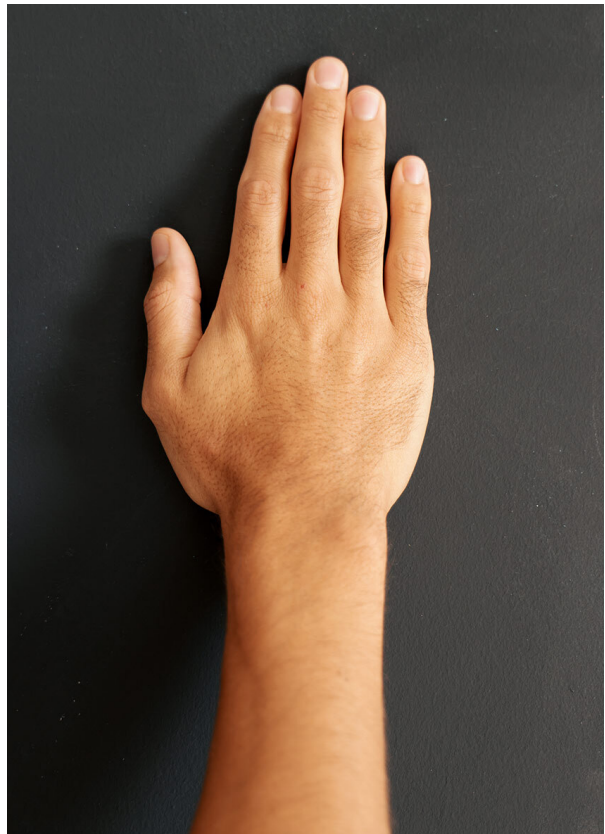

SCOUT

MODEL ● AGENCY

EMILIEN J. 30 PLUS

HEIGHT 178 cm BUST/WAIST/HIPS 94/81/99 cm JEANS 31/32 EYES brown HAIR brown SHOES 43 LOCATION Zurich CH

SCOUT

MODEL ● AGENCY

EMILIEN J. 30 PLUS

HEIGHT 178 cm BUST/WAIST/HIPS 94/81/99 cm JEANS 31/32 EYES brown HAIR brown SHOES 43 LOCATION Zurich CH