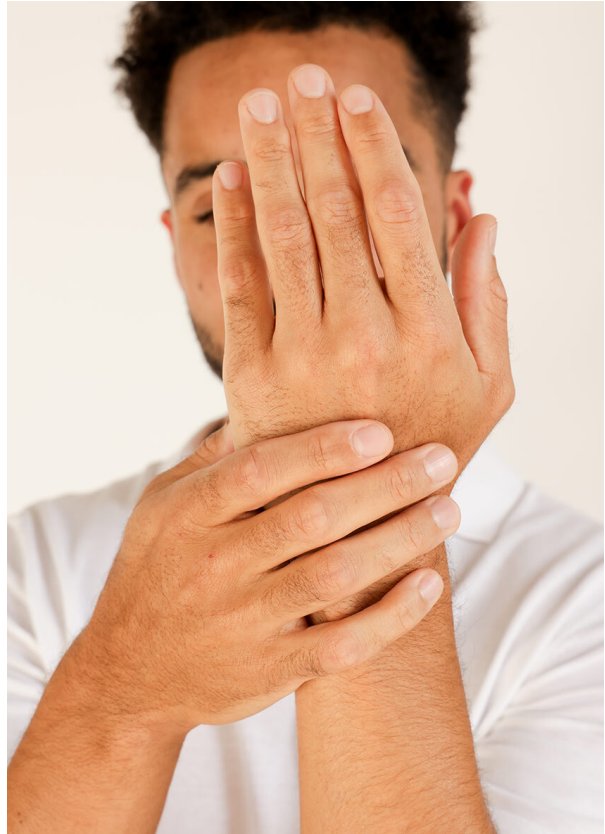

SCOUT

MODEL • AGENCY

EMILIEN JU. COMMERCIAL

HEIGHT 178 cm BUST/WAIST/HIPS 94/81/99 cm JEANS 31/32 EYES brown HAIR brown SHOES 43 LOCATION Zürich CH

SCOUT

MODEL • AGENCY

EMILIEN JU. COMMERCIAL

HEIGHT 178 cm BUST/WAIST/HIPS 94/81/99 cm JEANS 31/32 EYES brown HAIR brown SHOES 43 LOCATION Zürich CH

SCOUT

MODEL • AGENCY

EMILIEN JU. COMMERCIAL

HEIGHT 178 cm BUST/WAIST/HIPS 94/81/99 cm JEANS 31/32 EYES brown HAIR brown SHOES 43 LOCATION Zürich CH