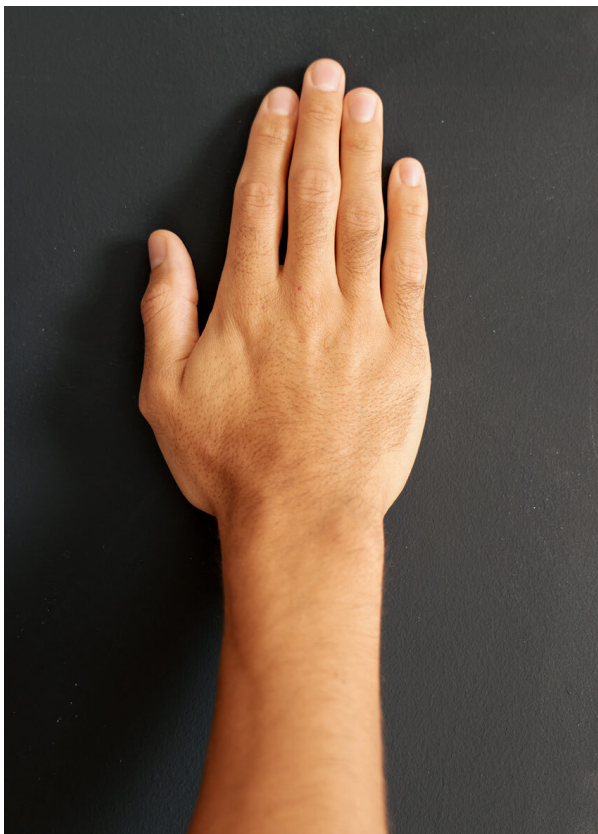

SCOUT

MODEL • AGENCY

EMILIEN JU. COMMERCIAL

HEIGHT 178 cm BUST/WAIST/HIPS 94/81/99 cm JEANS 31/32 EYES brown HAIR brown SHOES 43 LOCATION Zürich CH

SCOUT

MODEL • AGENCY

EMILIEN JU. COMMERCIAL

HEIGHT 178 cm BUST/WAIST/HIPS 94/81/99 cm JEANS 31/32 EYES brown HAIR brown SHOES 43 LOCATION Zürich CH

SCOUT

MODEL • AGENCY

EMILIEN JU. COMMERCIAL

HEIGHT 178 cm BUST/WAIST/HIPS 94/81/99 cm JEANS 31/32 EYES brown HAIR brown SHOES 43 LOCATION Zürich CH