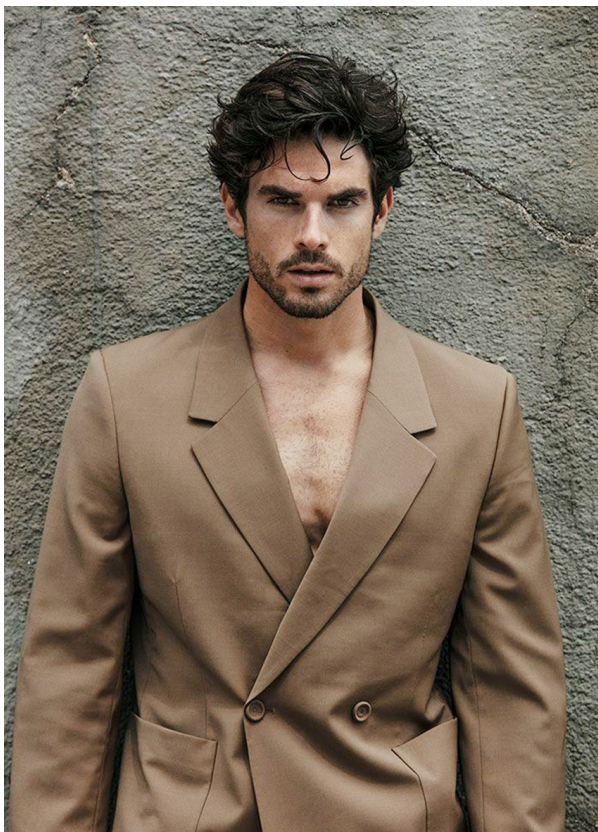

SCOUT

MODEL • AGENCY

EMILIO A. ^{MAIN}

HEIGHT 184 cm BUST/WAIST/HIPS 105/80/89 cm JEANS 31/31 EYES green brown HAIR brown SHOES 44 LOCATION Barcelona

SCOUT

MODEL • AGENCY

EMILIO A. ^{MAIN}

HEIGHT 184 cm BUST/WAIST/HIPS 105/80/89 cm JEANS 31/31 EYES green brown HAIR brown SHOES 44 LOCATION Barcelona

SCOUT

MODEL • AGENCY

EMILIO A. MAIN

HEIGHT 184 cm BUST/WAIST/HIPS 105/80/89 cm JEANS 31/31 EYES green brown HAIR brown SHOES 44 LOCATION
Barcelona

SCOUT

MODEL • AGENCY

EMILIO A. ^{MAIN}

HEIGHT 184 cm BUST/WAIST/HIPS 105/80/89 cm JEANS 31/31 EYES green brown HAIR brown SHOES 44 LOCATION Barcelona

SCOUT

MODEL • AGENCY

EMILIO A. MAIN

HEIGHT 184 cm BUST/WAIST/HIPS 105/80/89 cm JEANS 31/31 EYES green brown HAIR brown SHOES 44 LOCATION Barcelona

SCOUT

MODEL • AGENCY

EMILIO A. MAIN

HEIGHT 184 cm BUST/WAIST/HIPS 105/80/89 cm JEANS 31/31 EYES green brown HAIR brown SHOES 44 LOCATION Barcelona