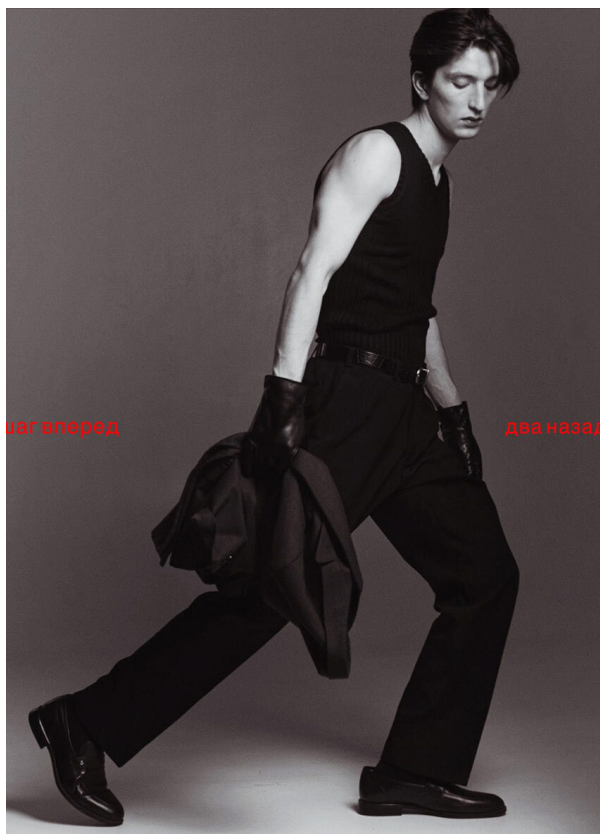

## EUGENE D. <sup>MAIN</sup>

HEIGHT 188 cm BUST/WAIST/HIPS 93/74/97 cm SIZE M/L JEANS 34 EYES hazel HAIR brown SHOES 44 LOCATION Milan

## EUGENE D. MAIN

HEIGHT 188 cm BUST/WAIST/HIPS 93/74/97 cm SIZE M/L JEANS 34 EYES hazel HAIR brown SHOES 44 LOCATION Milan