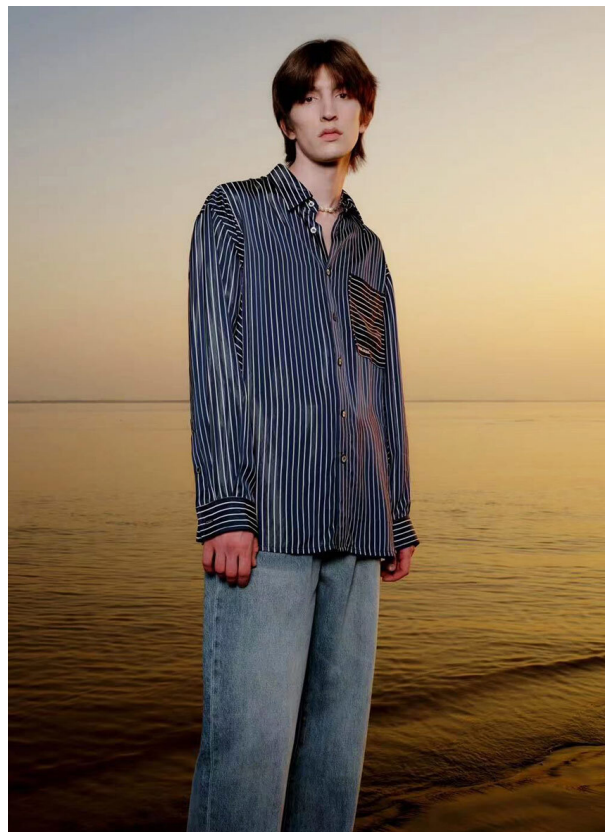

SCOUT

MODEL • AGENCY

EUGENE D. MAIN

HEIGHT 188 cm BUST/WAIST/HIPS 93/74/97 cm SIZE M/L JEANS 34 EYES hazel HAIR brown SHOES 44 LOCATION Milan