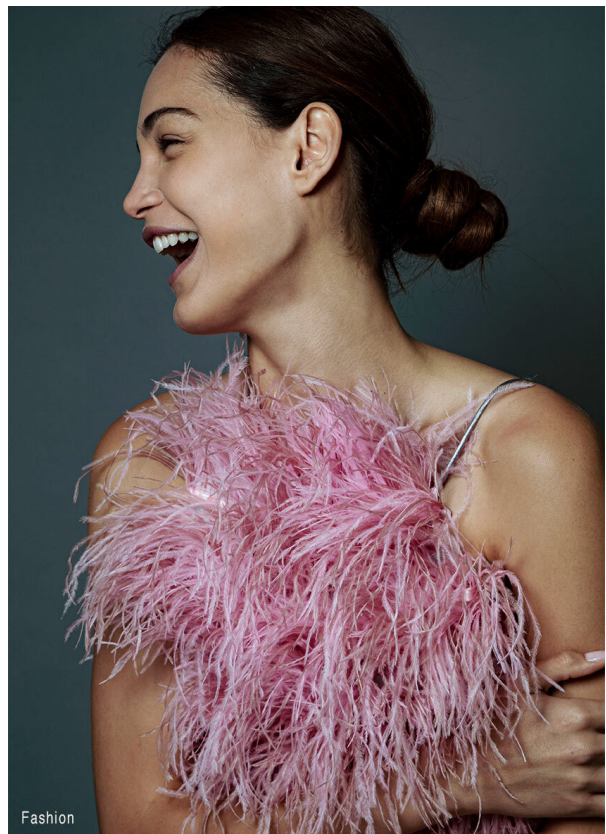

SCOUT

MODEL • AGENCY

EVELYN S. COMMERCIAL

HEIGHT 182 cm BUST/WAIST/HIPS 85/61/92 cm EYES green HAIR brown SHOES 41 LOCATION Barcelona ES

Fashion

SCOUT

MODEL • AGENCY

EVELYN S. COMMERCIAL

HEIGHT 182 cm BUST/WAIST/HIPS 85/61/92 cm EYES green HAIR brown SHOES 41 LOCATION Barcelona ES

SCOUT

MODEL • AGENCY

EVELYN S. COMMERCIAL

HEIGHT 182 cm BUST/WAIST/HIPS 85/61/92 cm EYES green HAIR brown SHOES 41 LOCATION Barcelona ES

MAGAZINE: EL TIPOGRABA
BEATRIZ MAGALLANA
PRESENTE: ESTERROZCOLO
TERESA SAIZ DE MONTAGUT
Y DANIEL SAIZ
ALANZAS DE FOTOGRAFIA
VANEL BENNETT
Y SANCIO MARTIN

SCOUT

MODEL • AGENCY

EVELYN S. COMMERCIAL

HEIGHT 182 cm BUST/WAIST/HIPS 85/61/92 cm EYES green HAIR brown SHOES 41 LOCATION Barcelona ES