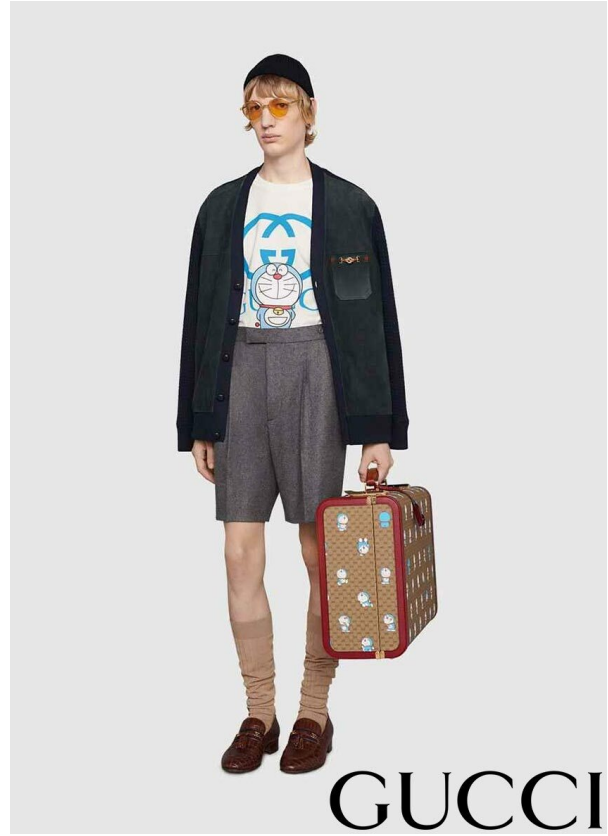

SCOUT

MODEL • AGENCY

FABRIZIO K. MAIN

HEIGHT 183 cm BUST/WAIST/HIPS 87/68/90 cm EYES blue grey HAIR light brown SHOES 42 LOCATION Paris FR

SCOUT

MODEL • AGENCY

FABRIZIO K. MAIN

HEIGHT 183 cm BUST/WAIST/HIPS 87/68/90 cm EYES blue grey HAIR light brown SHOES 42 LOCATION Paris FR