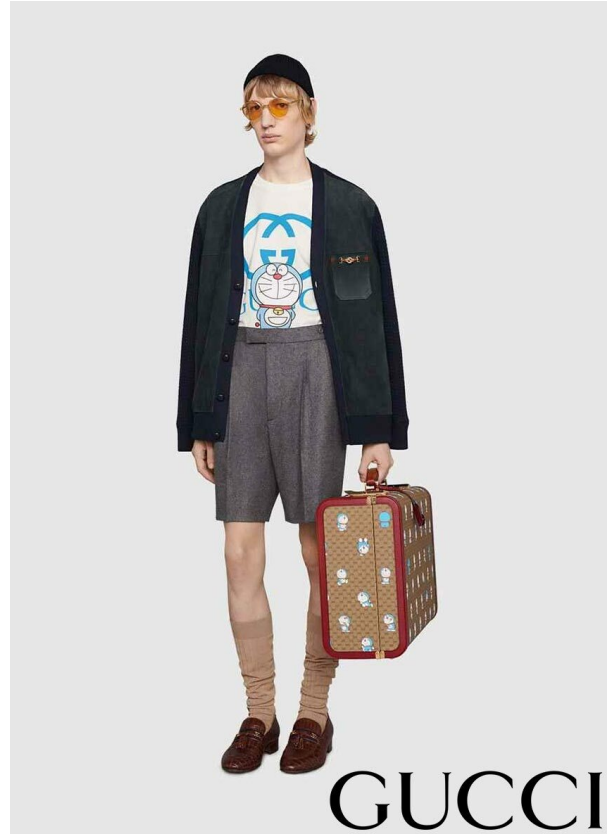

# SCOUT

MODEL • AGENCY

FABRIZIO K. MAIN

HEIGHT 183 cm BUST/WAIST/HIPS 87/68/90 cm EYES blue grey HAIR light brown SHOES 42 LOCATION Paris FR