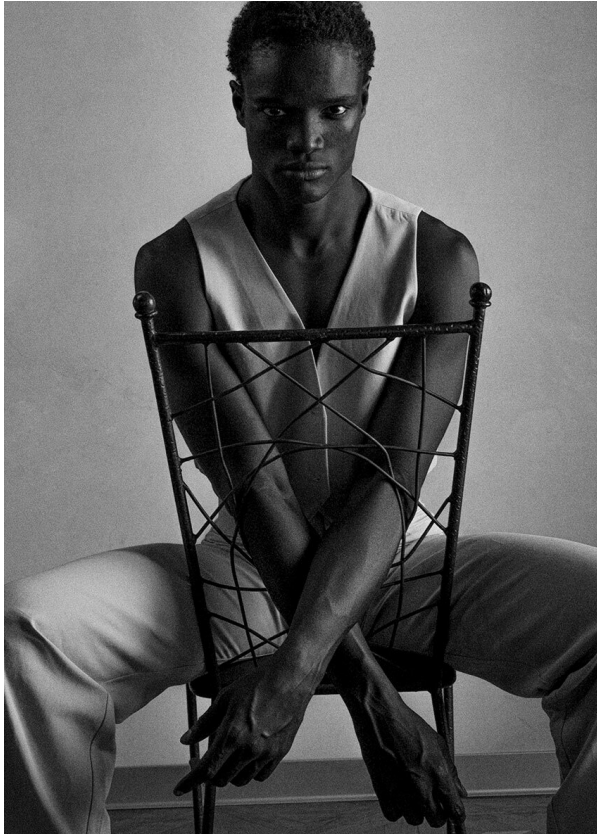

SCOUT

MODEL • AGENCY

FALLOU G. 30 PLUS

HEIGHT 185 cm BUST/WAIST/HIPS 90/74/93 cm EYES black HAIR black SHOES 43 LOCATION Milan IT

SCOUT

MODEL • AGENCY

FALLOU G. 30 PLUS

HEIGHT 185 cm BUST/WAIST/HIPS 90/74/93 cm EYES black HAIR black SHOES 43 LOCATION Milan IT

SCOUT

MODEL ● AGENCY

FALLOU G. 30 PLUS

HEIGHT 185 cm BUST/WAIST/HIPS 90/74/93 cm EYES black HAIR black SHOES 43 LOCATION Milan IT

SCOUT

MODEL • AGENCY

FALLOU G. 30 PLUS

HEIGHT 185 cm BUST/WAIST/HIPS 90/74/93 cm EYES black HAIR black SHOES 43 LOCATION Milan IT

Cardigan a treccia, camicia in flanella e dolcevita. Alpha Studio

INTERNO
By
GIORNO
Gautier Pellegrin

di Angelica Pianarosa
foto di Gautier Pellegrin

SCOUT

MODEL • AGENCY

FALLOU G. 30 PLUS

HEIGHT 185 cm BUST/WAIST/HIPS 90/74/93 cm EYES black HAIR black SHOES 43 LOCATION Milan IT