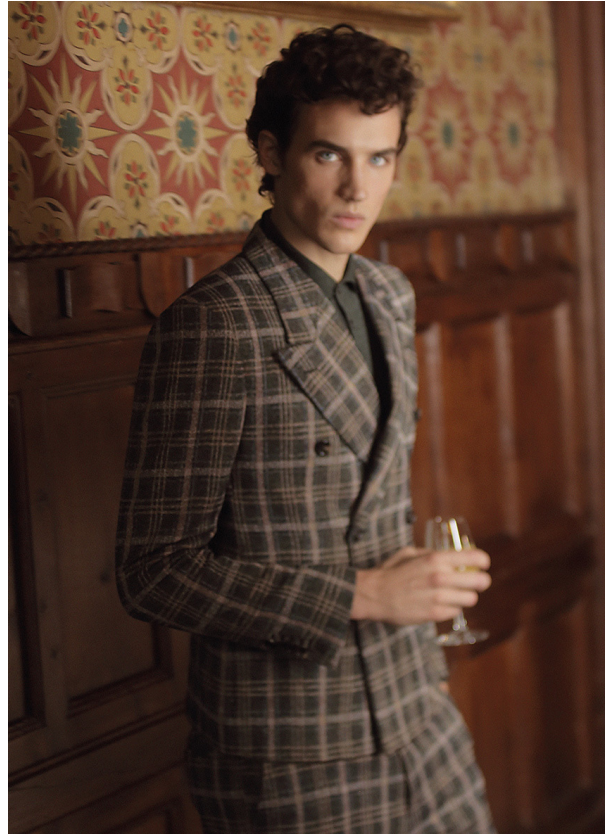

SCOUT

MODEL • AGENCY

FEDERICO N. 30 PLUS

HEIGHT 190 cm BUST/WAIST/HIPS 98/80/98 cm JEANS 32/33 EYES blue HAIR brown SHOES 46 LOCATION Milan