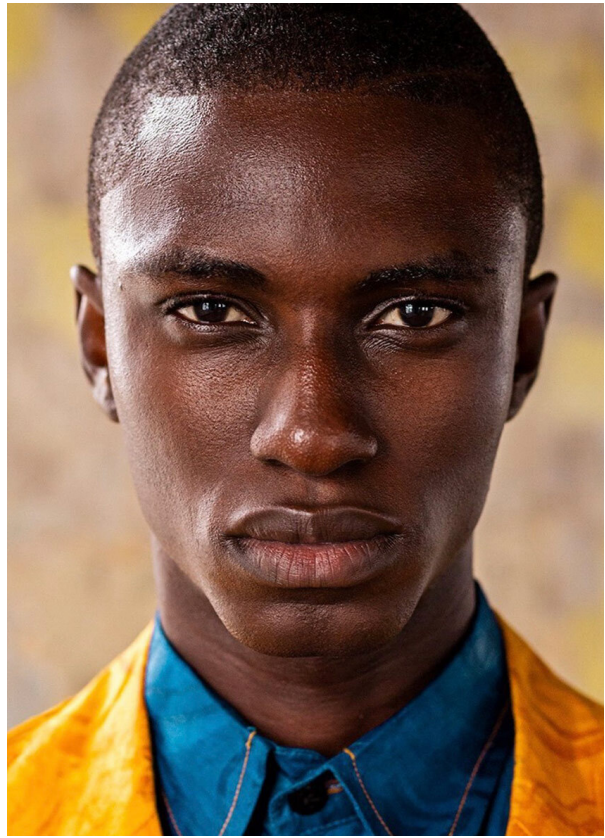

SCOUT

MODEL • AGENCY

FIFI S. MAIN

HEIGHT 185 cm BUST/WAIST/HIPS 91/73/96 cm EYES brown HAIR black SHOES 44 LOCATION London UK

SCOUT

MODEL • AGENCY

FIFI S. MAIN

HEIGHT 185 cm BUST/WAIST/HIPS 91/73/96 cm EYES brown HAIR black SHOES 44 LOCATION London UK

Vanity Teen

SCOUT

MODEL ● AGENCY

FIFI S. MAIN

HEIGHT 185 cm BUST/WAIST/HIPS 91/73/96 cm EYES brown HAIR black SHOES 44 LOCATION London UK

SCOUT

MODEL ● AGENCY

FIFI S. MAIN

HEIGHT 185 cm BUST/WAIST/HIPS 91/73/96 cm EYES brown HAIR black SHOES 44 LOCATION London UK

SCOUT

MODEL ● AGENCY

FIFI S. MAIN

HEIGHT 185 cm BUST/WAIST/HIPS 91/73/96 cm EYES brown HAIR black SHOES 44 LOCATION London UK