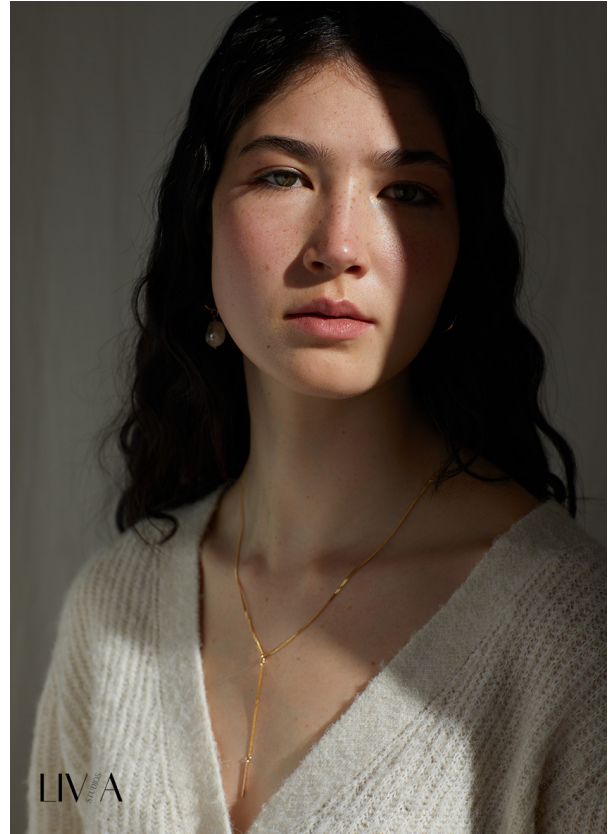

SCOUT

MODEL • AGENCY

FINN H. DEVELOPMENT

HEIGHT 172 cm BUST/WAIST/HIPS 75/62/89 cm EYES green HAIR black SHOES 39 LOCATION Glarus CH

SCOUT

MODEL • AGENCY

FINN H. DEVELOPMENT

HEIGHT 172 cm BUST/WAIST/HIPS 75/62/89 cm EYES green HAIR black SHOES 39 LOCATION Glarus CH