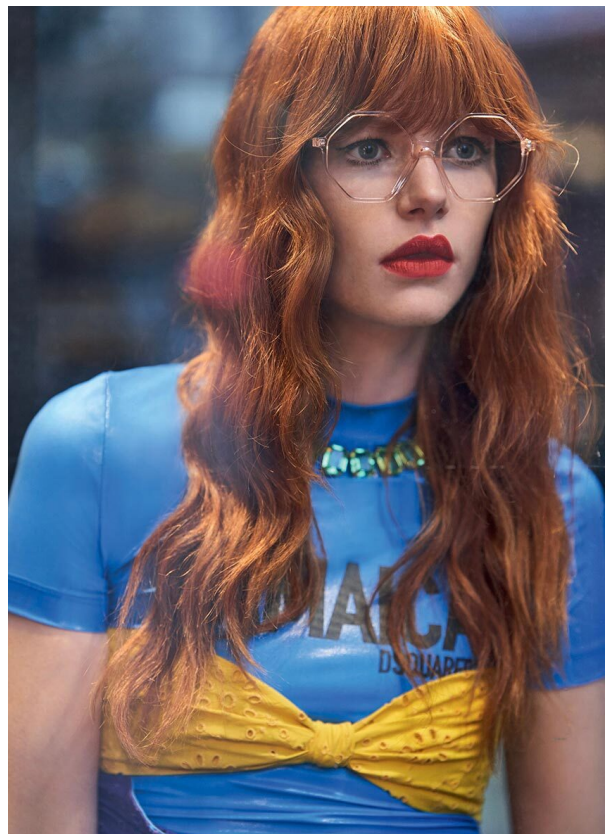

# SCOUT

MODEL • AGENCY

FLORA A. MAIN

HEIGHT 176 cm BUST/WAIST/HIPS 80/61/87 cm EYES blue HAIR red SHOES 39/40 LOCATION Paris FR

## FLORA A. MAIN

HEIGHT 176 cm BUST/WAIST/HIPS 80/61/87 cm EYES blue HAIR red SHOES 39/40 LOCATION Paris FR