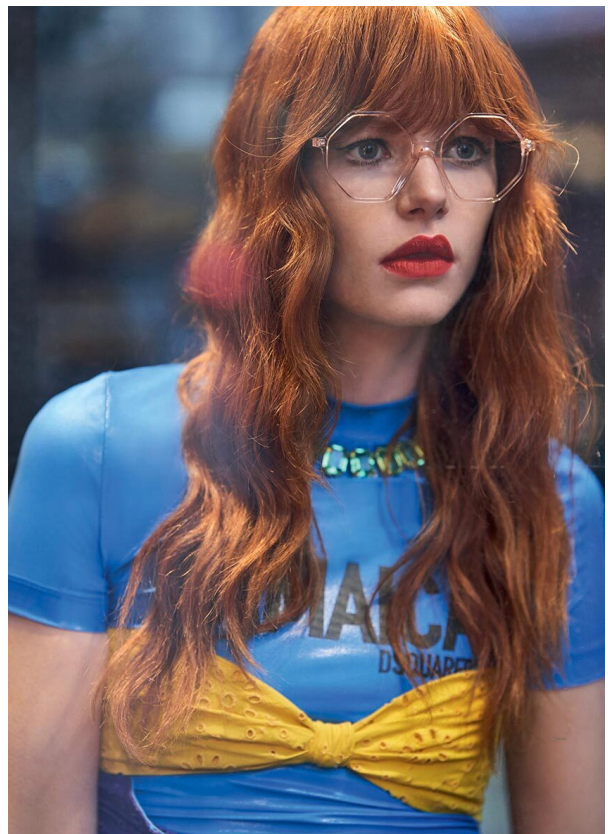

## FLORA A. MAIN

HEIGHT 176 cm BUST/WAIST/HIPS 80/61/87 cm EYES blue HAIR red SHOES 39/40 LOCATION Paris FR