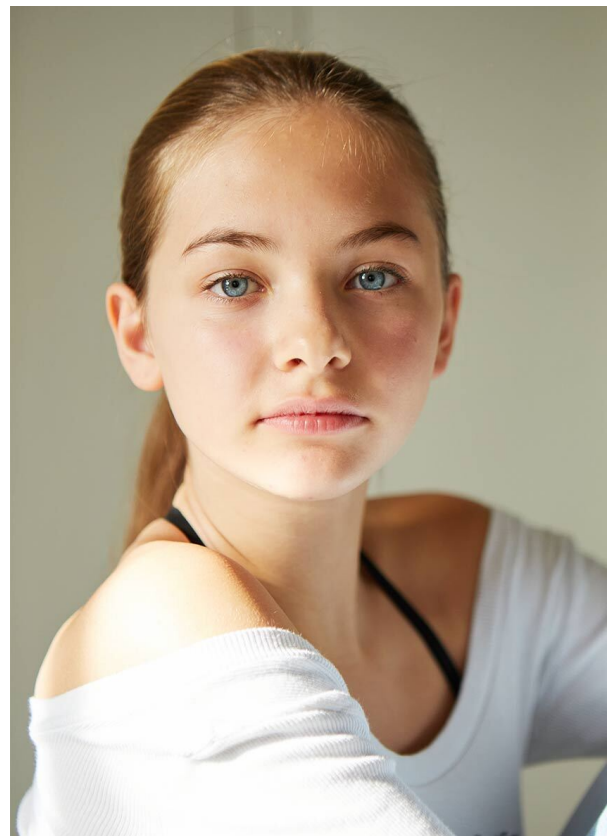

SCOUT

MODEL ● AGENCY

FRANCESCA D. TEENS

HEIGHT 165 cm BUST/WAIST/HIPS 78/63/83 cm EYES blue HAIR blonde SHOES 39 LOCATION St Gallen CH

SCOUT

MODEL ● AGENCY

FRANCESCA D. TEENS

HEIGHT 165 cm BUST/WAIST/HIPS 78/63/83 cm EYES blue HAIR blonde SHOES 39 LOCATION St Gallen CH