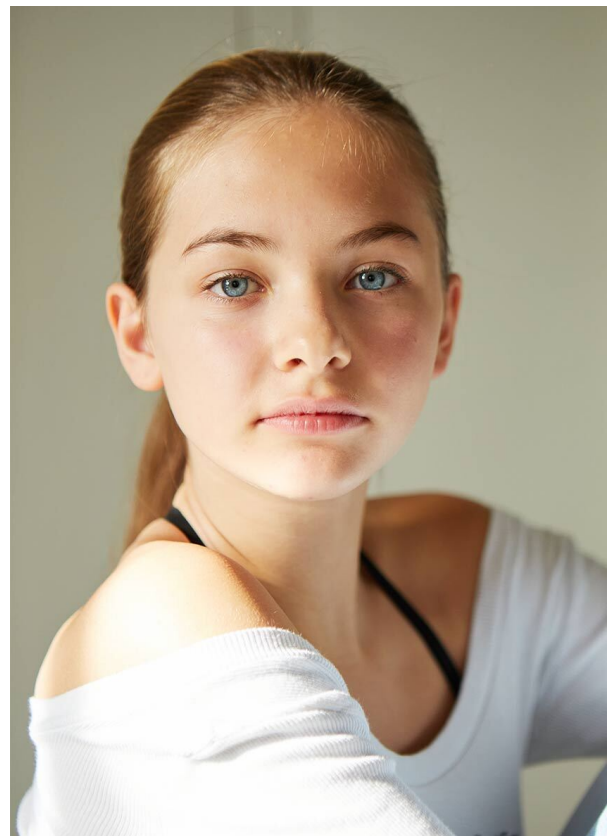

SCOUT

MODEL ● AGENCY

FRANCESCA D. TEENS

HEIGHT 165 cm BUST/WAIST/HIPS 78/63/83 cm EYES blue HAIR blonde SHOES 39 LOCATION St Gallen CH

SCOUT

MODEL ● AGENCY

FRANCESCA D. TEENS

HEIGHT 165 cm BUST/WAIST/HIPS 78/63/83 cm EYES blue HAIR blonde SHOES 39 LOCATION St Gallen CH

SCOUT

MODEL ● AGENCY

FRANCESCA D. TEENS

HEIGHT 165 cm BUST/WAIST/HIPS 78/63/83 cm EYES blue HAIR blonde SHOES 39 LOCATION St Gallen CH

SCOUT

MODEL ● AGENCY

FRANCESCA D. ^{TEENS}

HEIGHT 165 cm BUST/WAIST/HIPS 78/63/83 cm EYES blue HAIR blonde SHOES 39 LOCATION St Gallen CH