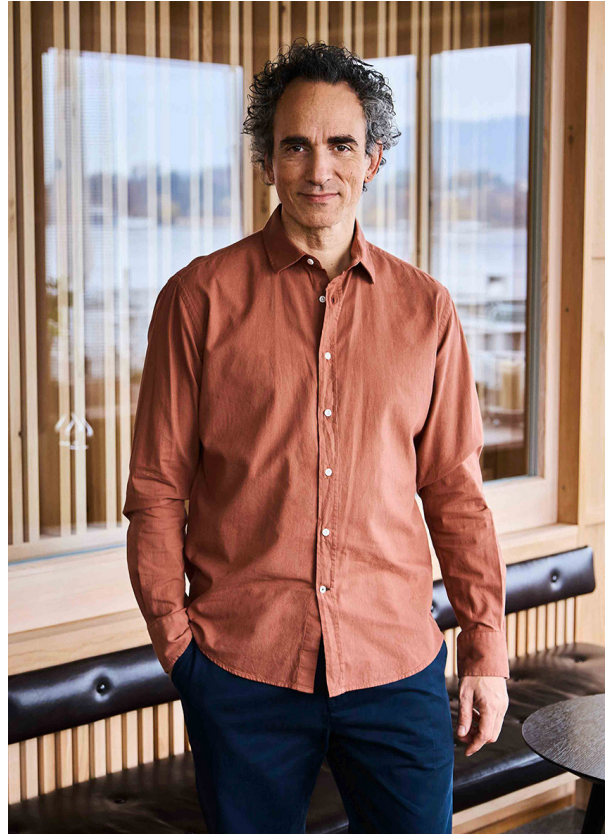

SCOUT

MODEL ● AGENCY

GABRIEL J. 50 PLUS

HEIGHT 178 cm BUST/WAIST/HIPS 99/89/101 cm EYES brown HAIR black grey SHOES 43/44 LOCATION Basel CH

SCOUT

MODEL ● AGENCY

GABRIEL J. 50 PLUS

HEIGHT 178 cm BUST/WAIST/HIPS 99/89/101 cm EYES brown HAIR black grey SHOES 43/44 LOCATION Basel CH

SCOUT

MODEL ● AGENCY

GABRIEL J. 50 PLUS

HEIGHT 178 cm BUST/WAIST/HIPS 99/89/101 cm EYES brown HAIR black grey SHOES 43/44 LOCATION Basel CH