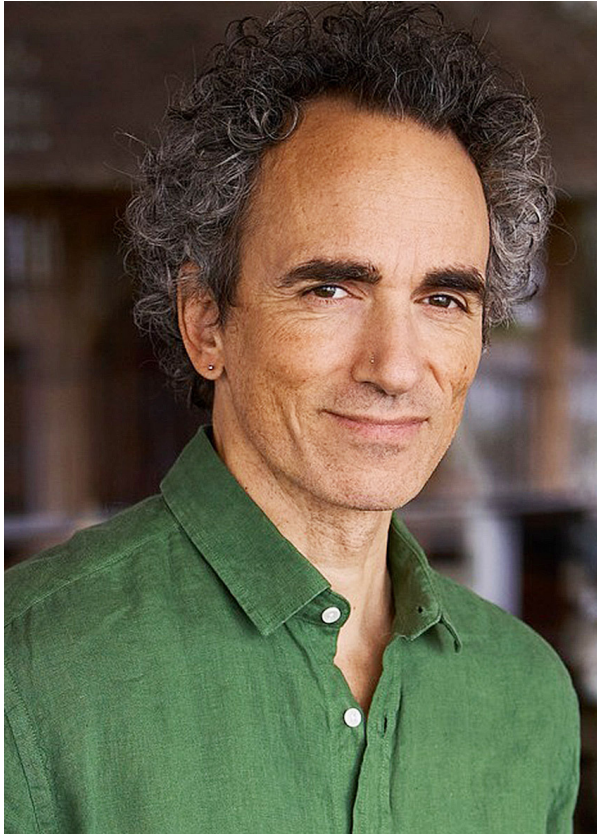

SCOUT

MODEL ● AGENCY

GABRIEL J. 50 PLUS

HEIGHT 178 cm BUST/WAIST/HIPS 99/89/101 cm EYES brown HAIR black grey SHOES 43/44 LOCATION Basel CH

SCOUT

MODEL ● AGENCY

GABRIEL J. 50 PLUS

HEIGHT 178 cm BUST/WAIST/HIPS 99/89/101 cm EYES brown HAIR black grey SHOES 43/44 LOCATION Basel CH

SCOUT

MODEL ● AGENCY

GABRIEL J. 50 PLUS

HEIGHT 178 cm BUST/WAIST/HIPS 99/89/101 cm EYES brown HAIR black grey SHOES 43/44 LOCATION Basel CH