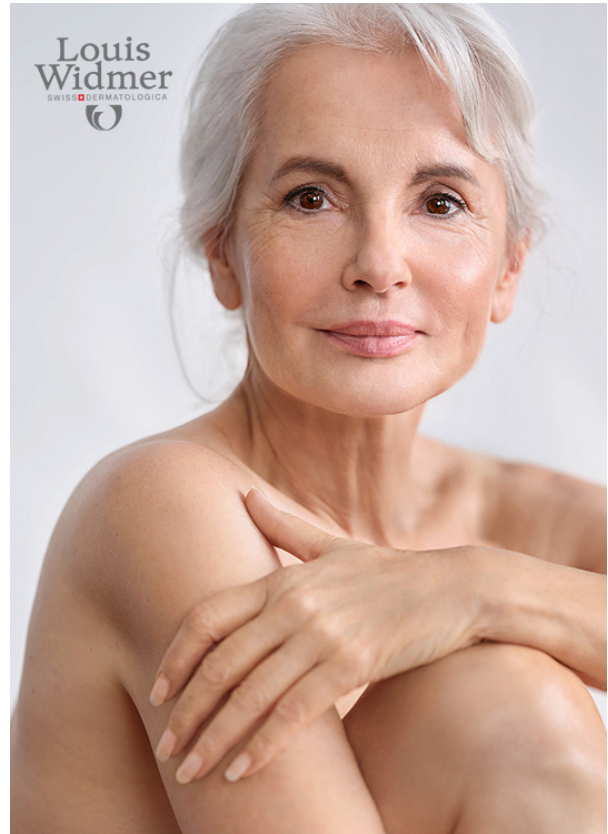

# SCOUT

MODEL • AGENCY

**GABRIELA R.** SILVER

HEIGHT 175 cm BUST/WAIST/HIPS 89/70/94 cm EYES brown HAIR grey SHOES 39 LOCATION Vaduz LI