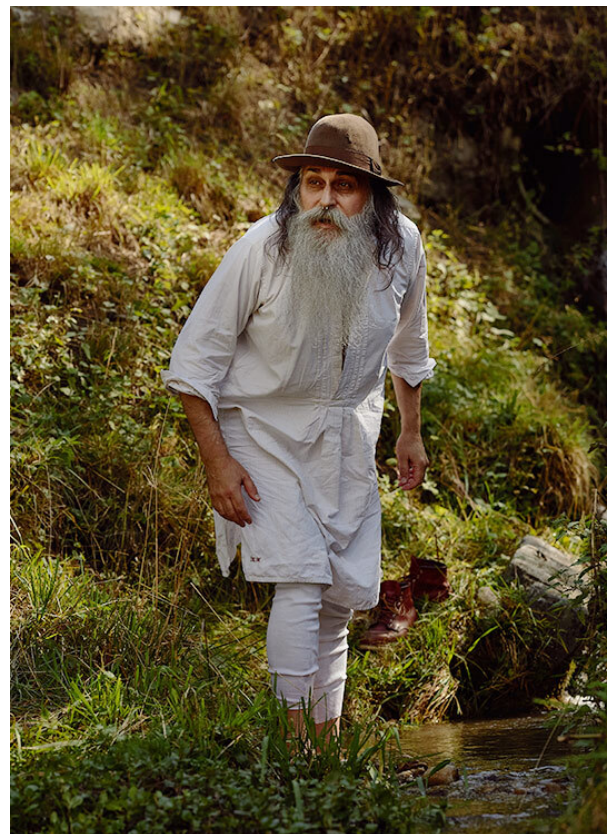

SCOUT

MODEL ● AGENCY

GEROLD B. SILVER

HEIGHT 178 cm BUST/WAIST/HIPS 108/96/106 cm EYES brown HAIR black grey SHOES 43/44 LOCATION Zürich CH

SCOUT

MODEL ● AGENCY

GEROLD B. SILVER

HEIGHT 178 cm BUST/WAIST/HIPS 108/96/106 cm EYES brown HAIR black grey SHOES 43/44 LOCATION Zürich CH

SCOUT

MODEL ● AGENCY

GEROLD B. SILVER

HEIGHT 178 cm BUST/WAIST/HIPS 108/96/106 cm EYES brown HAIR black grey SHOES 43/44 LOCATION Zürich CH