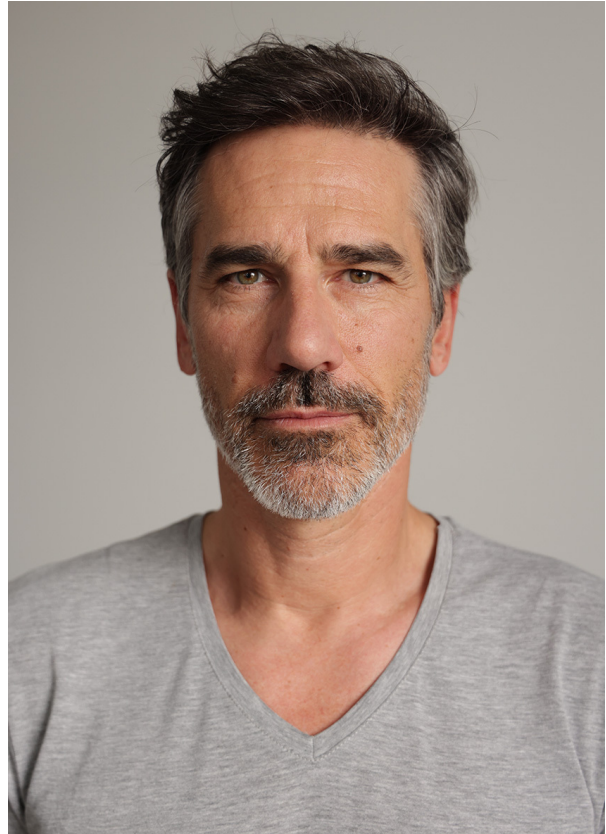

SCOUT

MODEL • AGENCY

GILLES C. 40 PLUS

HEIGHT 183 cm BUST/WAIST/HIPS 100/86/99 cm EYES brown HAIR dark brown SHOES 43 LOCATION Barcelona ES

SCOUT

MODEL • AGENCY

GILLES C. 40 PLUS

HEIGHT 183 cm BUST/WAIST/HIPS 100/86/99 cm EYES brown HAIR dark brown SHOES 43 LOCATION Barcelona ES