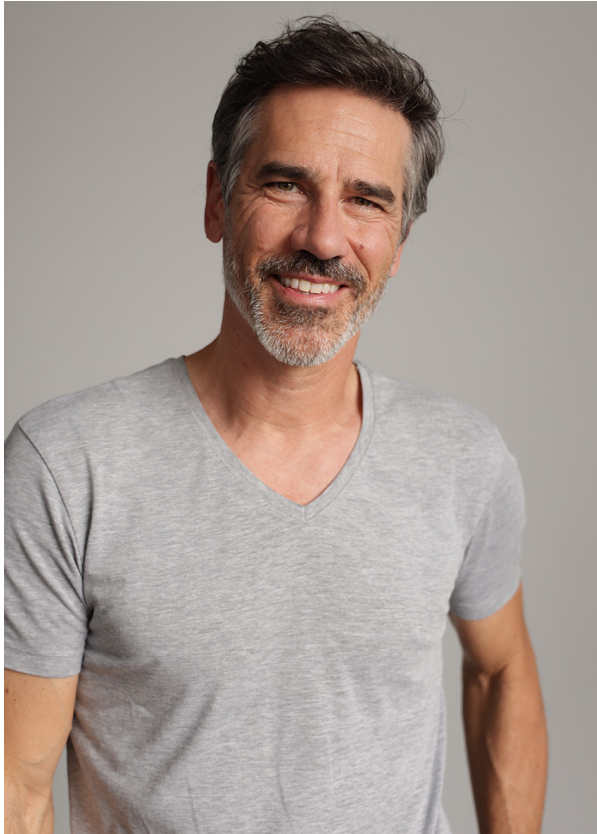

SCOUT

MODEL • AGENCY

GILLES C. 40 PLUS

HEIGHT 183 cm BUST/WAIST/HIPS 100/86/99 cm EYES brown HAIR dark brown SHOES 43 LOCATION Barcelona ES

SCOUT

MODEL • AGENCY

GILLES C. 40 PLUS

HEIGHT 183 cm BUST/WAIST/HIPS 100/86/99 cm EYES brown HAIR dark brown SHOES 43 LOCATION Barcelona ES