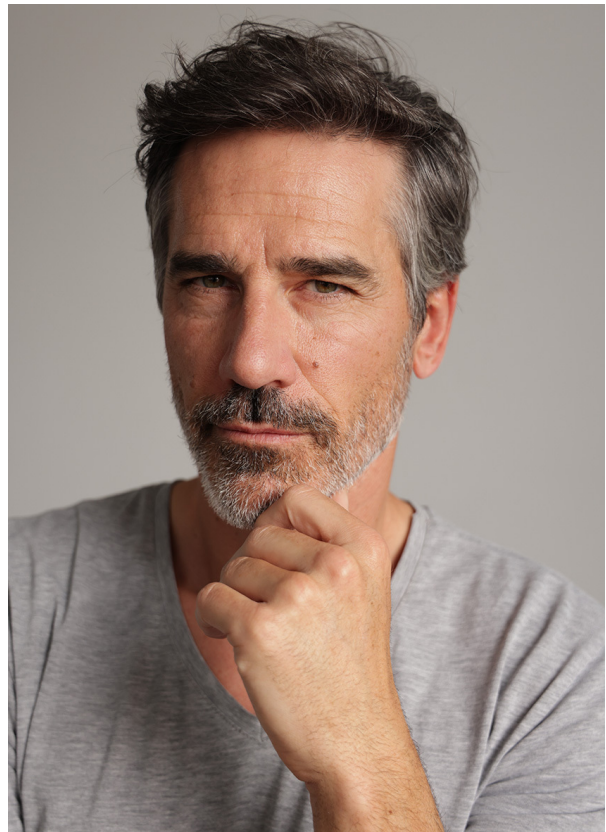

SCOUT

MODEL • AGENCY

GILLES C. 40 PLUS

HEIGHT 183 cm BUST/WAIST/HIPS 100/86/99 cm EYES brown HAIR dark brown SHOES 43 LOCATION Barcelona ES

SCOUT

MODEL • AGENCY

GILLES C. 40 PLUS

HEIGHT 183 cm BUST/WAIST/HIPS 100/86/99 cm EYES brown HAIR dark brown SHOES 43 LOCATION Barcelona ES