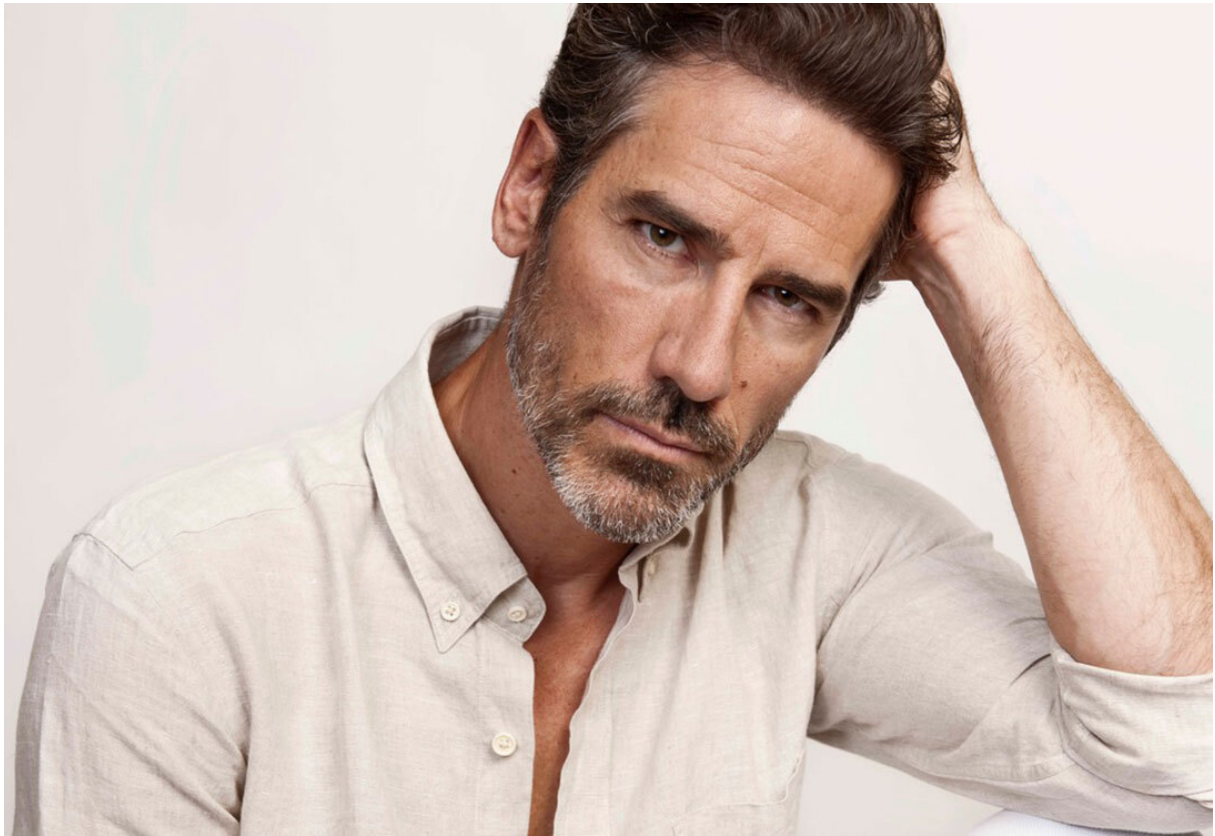

SCOUT

MODEL ● AGENCY

GILLES C. 40 PLUS

HEIGHT 183 cm BUST/WAIST/HIPS 100/86/99 cm EYES brown HAIR dark brown SHOES 43 LOCATION Barcelona ES