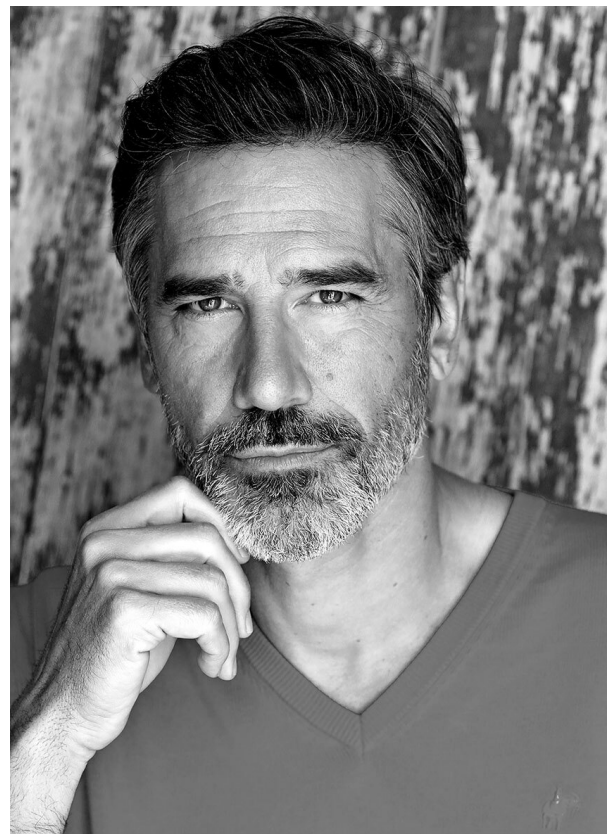

SCOUT

MODEL • AGENCY

GILLES C. 40 PLUS

HEIGHT 183 cm BUST/WAIST/HIPS 100/86/99 cm EYES brown HAIR dark brown SHOES 43 LOCATION Barcelona ES