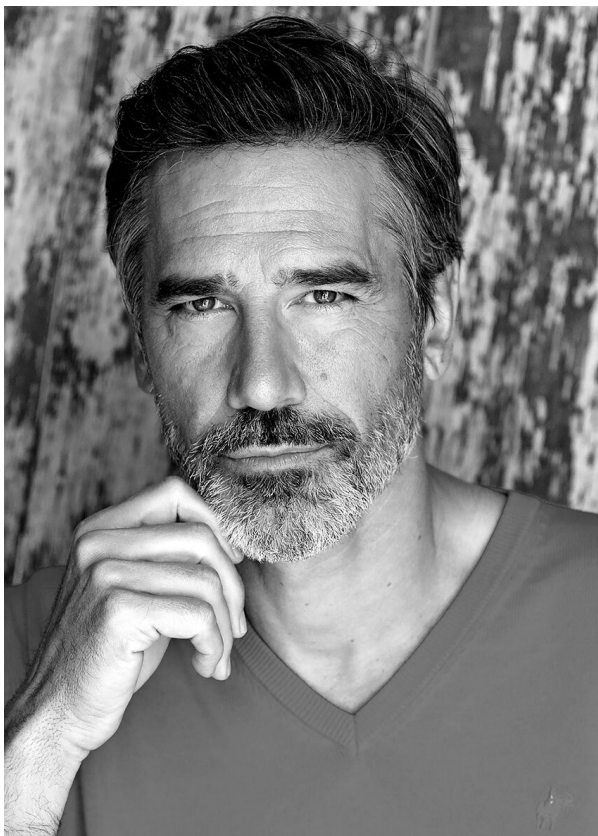

SCOUT

MODEL ● AGENCY

GILLES C. SILVER

HEIGHT 183 cm BUST/WAIST/HIPS 100/86/99 cm EYES brown HAIR dark brown SHOES 43 LOCATION Barcelona

SCOUT

MODEL • AGENCY

GILLES C. SILVER

HEIGHT 183 cm BUST/WAIST/HIPS 100/86/99 cm EYES brown HAIR dark brown SHOES 43 LOCATION Barcelona

SCOUT

MODEL • AGENCY

GILLES C. SILVER

HEIGHT 183 cm BUST/WAIST/HIPS 100/86/99 cm EYES brown HAIR dark brown SHOES 43 LOCATION Barcelona

SCOUT

MODEL • AGENCY

GILLES C. SILVER

HEIGHT 183 cm BUST/WAIST/HIPS 100/86/99 cm EYES brown HAIR dark brown SHOES 43 LOCATION Barcelona

SCOUT

GILLES C. SILVER

MODEL • AGENCY

HEIGHT 183 cm BUST/WAIST/HIPS 100/86/99 cm EYES brown HAIR dark brown SHOES 43 LOCATION Barcelona