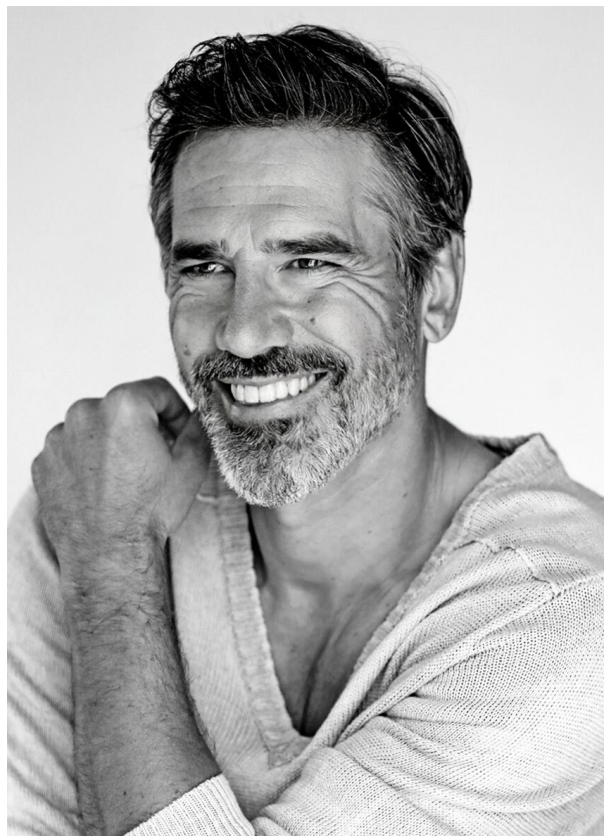

SCOUT

MODEL ● AGENCY

GILLES C. SILVER

HEIGHT 183 cm BUST/WAIST/HIPS 100/86/99 cm EYES brown HAIR dark brown SHOES 43 LOCATION Barcelona

SCOUT

MODEL • AGENCY

GILLES C. SILVER

HEIGHT 183 cm BUST/WAIST/HIPS 100/86/99 cm EYES brown HAIR dark brown SHOES 43 LOCATION Barcelona

SCOUT

MODEL • AGENCY

GILLES C. SILVER

HEIGHT 183 cm BUST/WAIST/HIPS 100/86/99 cm EYES brown HAIR dark brown SHOES 43 LOCATION Barcelona

SCOUT

MODEL • AGENCY

GILLES C. SILVER

HEIGHT 183 cm BUST/WAIST/HIPS 100/86/99 cm EYES brown HAIR dark brown SHOES 43 LOCATION Barcelona